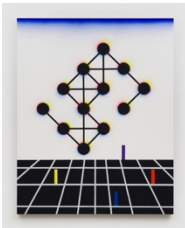

CANDICE MADEY

ADAM HENRY

Terra Informa

March 15–April 27, 2024

Adam Henry

Spectra Informa, 2024

Acrylic and synthetic polymers on linen

48 x 60 inches

121.9 x 152.4 cm

(AH077)

Adam Henry

Medicine, 2024

Acrylic and synthetic polymers on linen

60 x 48 inches

152.4 x 121.9 cm

(AH078)