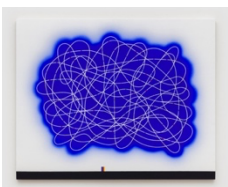

Adam Henry

Groundwater, 2024

Acrylic and synthetic polymers on linen

60 x 48 inches

152.4 x 121.9 cm

(AH079)

Adam Henry

Terra Informa, 2024

Acrylic and synthetic polymers on linen

60 x 48 inches

152.4 x 121.9 cm

(AH080)

Adam Henry

Cloud Path, 2024

Acrylic and synthetic polymers on linen

48 x 60 inches