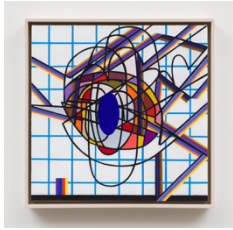

Acrylic and synthetic polymers on linen

60 x 48 inches

152.4 x 121.9 cm

(AH080)

Adam Henry

Cloud Path, 2024

Acrylic and synthetic polymers on linen

48 x 60 inches

121.9 x 152.4 cm

(AH068)

CANDICE MADEY

Adam Henry
Ezekiel, 2024
Synthetic polymers on canvas
16.25 x 16.25 inches
41.2 x 41.2 cm

(AH070)

Adam Henry
Systems Farmer, 2024
Acrylic and synthetic polymers on linen
44 x 36 inches
111.8 x 91.4 cm
(AH081)