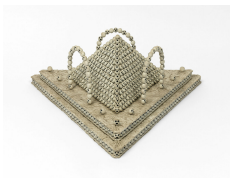

Dominick Di Meo
Untitled, 1980
Polyform and acrylic on polymer-coated canvas and wire mesh
8 × 19 × 19 inches (20.32 × 48.26 × 48.26 cm)