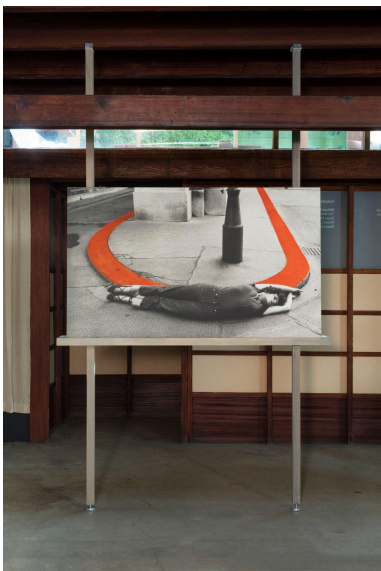

Installation View of *VALIE EXPORT: Embodied*,
2024. Courtesy of the MAK Center for Art and
Architecture. Photography by Joshua Schaedel.

Installation View of *VALIE EXPORT: Embodied*,
2024. Courtesy of the MAK Center for Art and
Architecture. Photography by Joshua Schaedel.