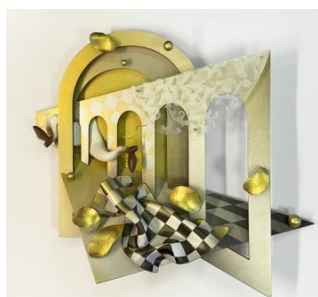

eastcontemporary

Daria Melnikova

Flat White – Good Night! / 11pm, 2024

MDF, brass, ceramics, wood, acrylic paint, spray paint, sandblasted plexiglass, varnish

38 x 26 x 9 cm

Daria Melnikova

Sunny-side Up / 8am, 2024

MDF, brass, ceramics, wood, acrylic paint, spray paint, sandblasted plexiglass, varnish;

44 x 45 x 12 cm

Daria Melnikova

The Golden Hour / 4pm, 2024

MDF, brass, ceramics, wood, acrylic paint, spray paint, sandblasted plexiglass, varnish

41 x 38 x 12 cm

Daria Melnikova

Un Momento, 2024

MDF, brass, wood, acrylic paint, spray paint, sandblasted plexiglass, ink, polyurethane, aluminium, varnish

150 x 120 x 150 cm