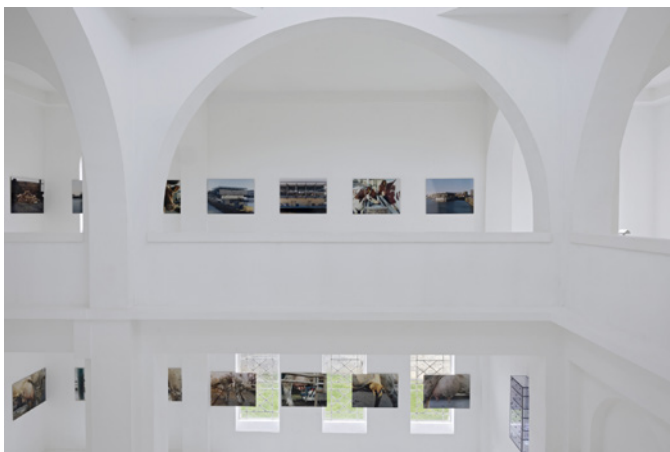

Exhibition views *The Simple Life* by Gina Folly, CAC - la synagogue de Delme, 2024. Photo: Gina Folly.