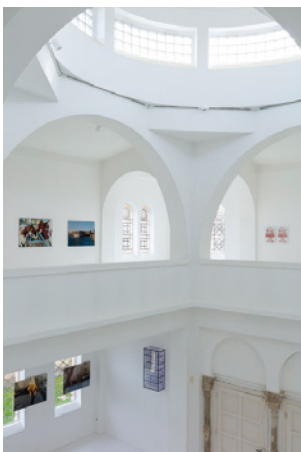

Exhibition views *The Simple Life* by Gina Folly, CAC - la synagogue de Delme, 2024. Photo: OH Dancy.