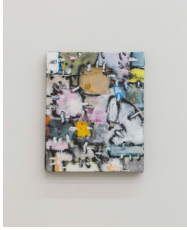

PARCEL

—
DDD hotel 1F,
2-2-1
Nihonbashi-Bakurocho,
Chuo-ku, Tokyo

parcel

—
Maruka bldg 2F,
2-2-14
Nihonbashi-Bakurocho,
Chuo-ku, Tokyo

KINJO

untitled, 2024

Oil stick, aerosol, acrylic on canvas

27 x 22 x 2 cm (10 5/8 x 8 5/8 x 3/4 in)

(KJ_141)