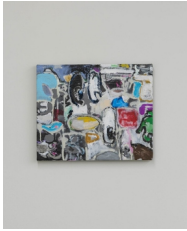

KINJO

loading, 2024

Oil stick, aerosol, acrylic on canvas

38.3 x 45.4 x 2.5 cm (15 1/8 x 17 7/8 x 1 in)

(KJ_125)