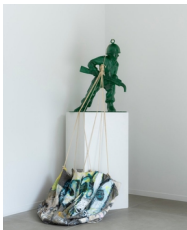

KINJO

Where are you from, 2024

Mixed Media

Dimensions variable

(KJ_146)