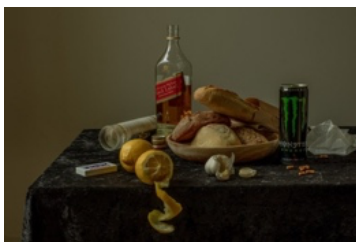

SYSTEM OF CULTURE

Still Life Breakfast, 2017

Archival pigment print

56 x 84 cm / with frame 64 x 92 cm

(SOC_010)

SYSTEM OF CULTURE

Still Life for Hannah 1, 2021

Archival pigment print