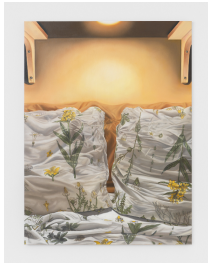

Cait Porter
Door with Curtain, 2024
Oil on linen
40 x 30 inches
101.6 x 76.2 cm
(Inventory #CP171)

Cait Porter
Window with Sunflowers, 2024
Oil on linen
40 x 30 inches
101.6 x 76.2 cm
(Inventory #CP167)

Cait Porter
Toothbrush, 2024
Oil on linen
27 x 18 inches
68.6 x 45.7 cm
(Inventory #CP180)

Cait Porter
Blue Candle, 2024
Oil on linen
27 x 18 inches
68.6 x 45.7 cm
(Inventory #CP182)

Cait Porter
Jade Plant, 2024
Oil on linen
30 x 24 inches
76.2 x 61 cm
(Inventory #CP177)

Cait Porter
Yellow Rose with Red Vase, 2024
Oil on linen
30 x 24 inches
76.2 x 61 cm
(Inventory #CP176)

MARINARO

Gallery Two: clockwise from left

Cait Porter
Exit, 2024
Oil on linen
20 x 16 inches
50.8 x 40.6 cm
(Inventory #CP187)