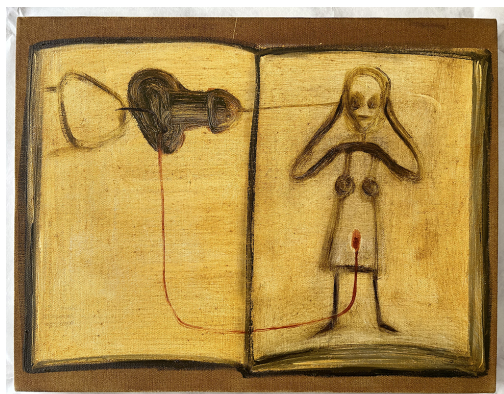

Mira Schor
Hide and Go Seek (Green and Red Bush), 1982
Dry pigment, pastel, and ink on rice paper
66 x 99,7 cm
unique
SCHO24104

Mira Schor
Job Description, 2018
Ink and acrylic medium on canvas
18 x 24 inches
unique
SCHO23081

Marcelle Alix

galerie

**4 rue Jouye Rouve
75020 Paris
France**

**t +33 (0)9 50 04 16 80
f +33 (0)9 55 04 16 80
demain@marcellealix.com
www.marcellealix.com**

Mira Schor
Mask, 1977
Gouache, bronze powder, ink and Japan Gold Size on rice paper
9 x 7 3/4 inches
unique
SCHO24087

Mira Schor
Sketchbook Terror, 2016
Ink and gesso on linen
14 x 18 inches
unique
SCHO23069

Mira Schor
The Lowliest Assistant's Job, 2018
Ink, oil and gesso on linen
12 x 16 inches
unique
SCHO23080

Marcelle Alix