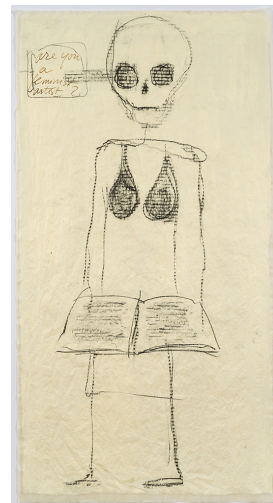

Marcelle Alix

galerie

**4 rue Jouye Rouve
75020 Paris
France**

**t +33 (0)9 50 04 16 80
f +33 (0)9 55 04 16 80
demain@marcellealix.com
www.marcellealix.com**

Mira Schor
'Power' Figure #11: Are You?, 2015
Ink, flashe paint, and gesso on tracing paper
114,3 x 61 cm
unique
SCHO24092

Mira Schor
'Power' Figure #15: Dear Thing, 2015
Charcoal, ink, and gesso on tracing paper
114,3 x 61 cm
unique
SCHO24093

Marcelle Alix

galerie

**4 rue Jouye Rouve
75020 Paris
France**

**t +33 (0)9 50 04 16 80
f +33 (0)9 55 04 16 80
demain@marcellealix.com
www.marcellealix.com**

Mira Schor

'Power' Figure #20: Dear Feminist Activist [white hair, 3 balls], 2015

Charcoal, ink, acrylic, and gesso on tracing paper

114,3 x 61 cm

unique

SCHO24094

Mira Schor

'Power' Figure #2: Rubbing/Book, 2015