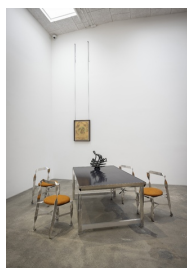

Hand colored canvas, steel rods

Dimensions variable

(Inv# FOS 24 020)

FOS

The Present is the Past Factory, 2024

Metal rod, glass

360 x 330 cm (141,73 x 129,92 in)

Edition #7/9, 1AP

(Inv# FOS 24 001.7)

FOS

()., 2024

Patinated bronze

42 x 47 x 37 cm (16,54 x 18,5 x 14,57 in)

Edition #1/3, 1AP

(Inv# FOS 24 002.1)

FOS

30 Minutes Table, 2024

Aluminium, solar panel

75,9 x 105,7 x 177,3 cm (29,88 x 41,61 x 69,8 in)

Edition #1/5, 1AP

(Inv# FOS 24 006.1)

FOS

20 Minutes Chair, 2024

Aluminum, textile

79,7 x 45 x 50 cm (31,38 x 17,72 x 19,69 in)

(Inv# FOS 24 005)

FOS
20 Minutes Chair, 2024
Aluminum, textile
79,7 x 45 x 50 cm (31,38 x 17,72 x 19,69 in)
(Inv# FOS 24 017)

FOS
20 Minutes Chair, 2024
Aluminum, textile
79,7 x 45 x 50 cm (31,38 x 17,72 x 19,69 in)
(Inv# FOS 24 018)