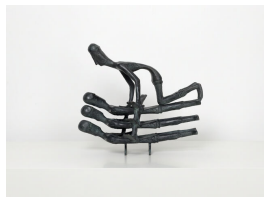

Hand colored canvas, steel rods

Dimensions variable

(Inv# FOS 24 020)

FOS

The Present is the Past Factory, 2024

Metal rod, glass

360 x 330 cm (141,73 x 129,92 in)

Edition #7/9, 1AP

(Inv# FOS 24 001.7)

FOS

()., 2024

Patinated bronze

42 x 47 x 37 cm (16,54 x 18,5 x 14,57 in)

Edition #1/3, 1AP

(Inv# FOS 24 002.1)

FOS