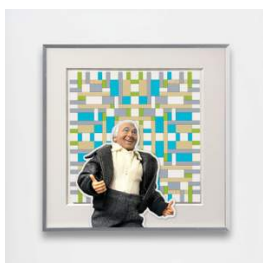

★ STARS ★

Janet Olivia Henry

The Real Drummer (Turquoise, Prussian blue, dark gray, white, beige, black), 2024
Digital print on vinyl decal, Interlocking Plastic Bricks (IPBs)
15 1/4 x 15 1/4 x 1 in.
38.73 x 38.73 x 2.54 cm
JO0015

Janet Olivia Henry

Boris Koi (Gray, white turquoise, beige, yellowish green), 2024
Digital print on vinyl decal, Interlocking Plastic Bricks (IPBs)
15 1/4 x 15 1/4 x 1 in.
38.73 x 38.73 x 2.54 cm
JO0019

Janet Olivia Henry

Lotte Gentileschi (Pink, magenta, maroon, beige, dark gray, peach, light blue, taupe), 2024
Digital print on vinyl decal, Interlocking Plastic Bricks (IPBs)
15 1/4 x 15 1/4 x 1 in.
38.73 x 38.73 x 2.54 cm
JO0037