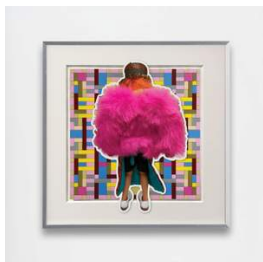

★ STARS ★

Janet Olivia Henry

The Real Drummer (Turquoise, Prussian blue, dark gray, white, beige, black), 2024
Digital print on vinyl decal, Interlocking Plastic Bricks (IPBs)
15 1/4 x 15 1/4 x 1 in.
38.73 x 38.73 x 2.54 cm
JO0015

Janet Olivia Henry

Boris Koi (Gray, white turquoise, beige, yellowish green), 2024
Digital print on vinyl decal, Interlocking Plastic Bricks (IPBs)
15 1/4 x 15 1/4 x 1 in.
38.73 x 38.73 x 2.54 cm
JO0019

Janet Olivia Henry

Lotte Gentileschi (Pink, magenta, maroon, beige, dark gray, peach, light blue, taupe), 2024
Digital print on vinyl decal, Interlocking Plastic Bricks (IPBs)
15 1/4 x 15 1/4 x 1 in.
38.73 x 38.73 x 2.54 cm
JO0037