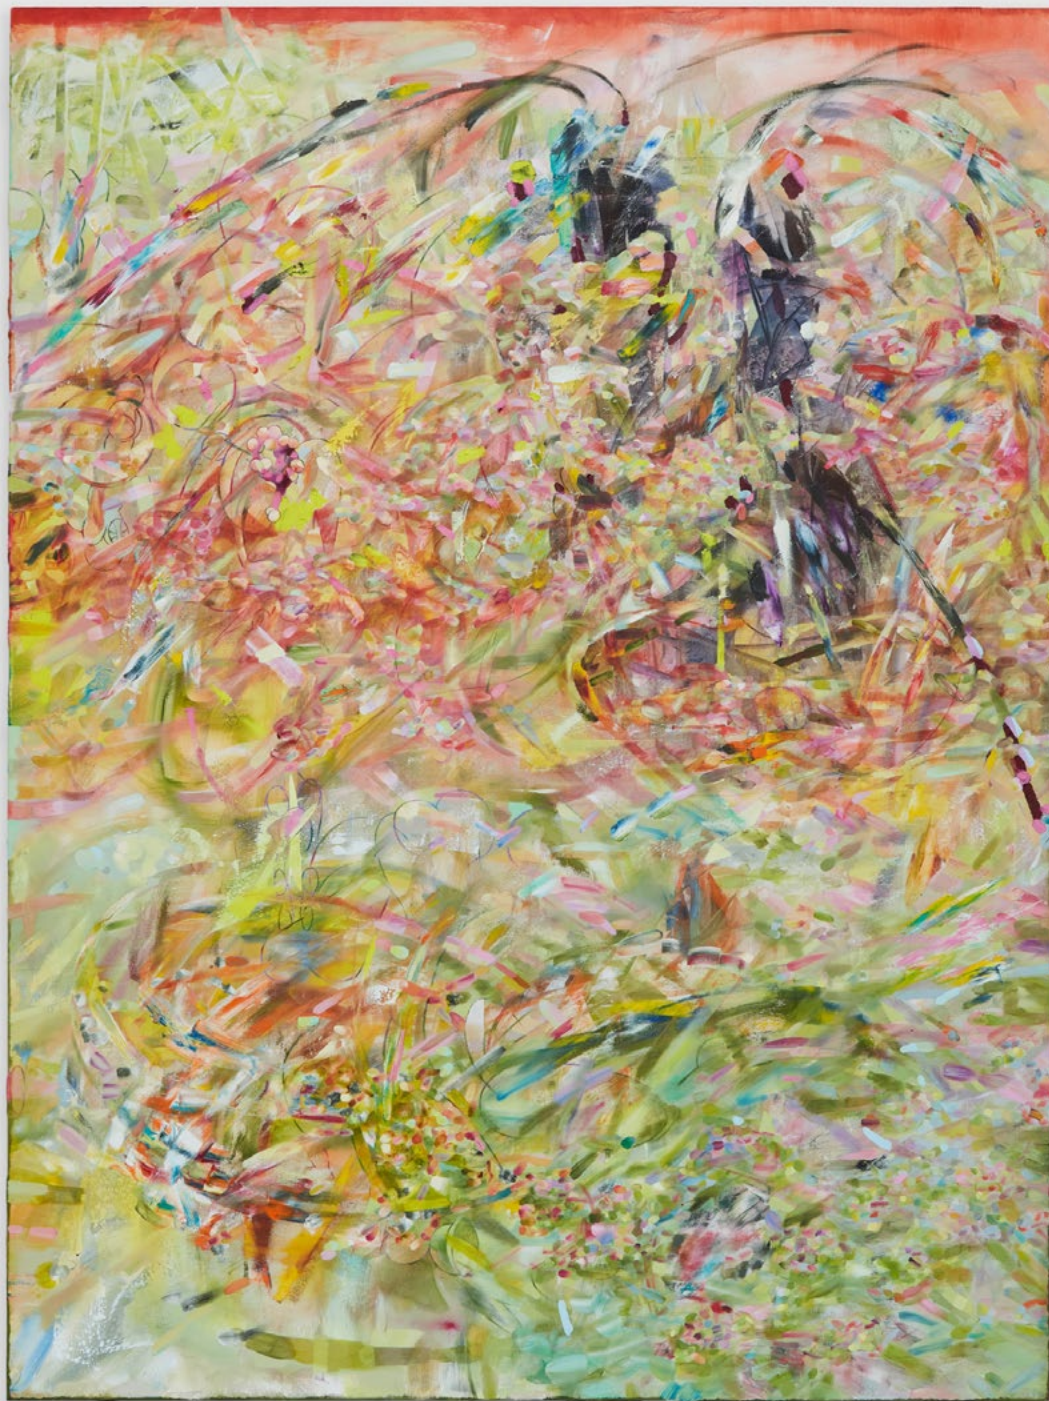

TSAI YUN-JU

驚夢 *Garden Tour 2*, 2024

Oil on canvas

78^{3/4} × 59 in / 200 × 150 cm

Image courtesy of the artist and Tara Downs, New York.