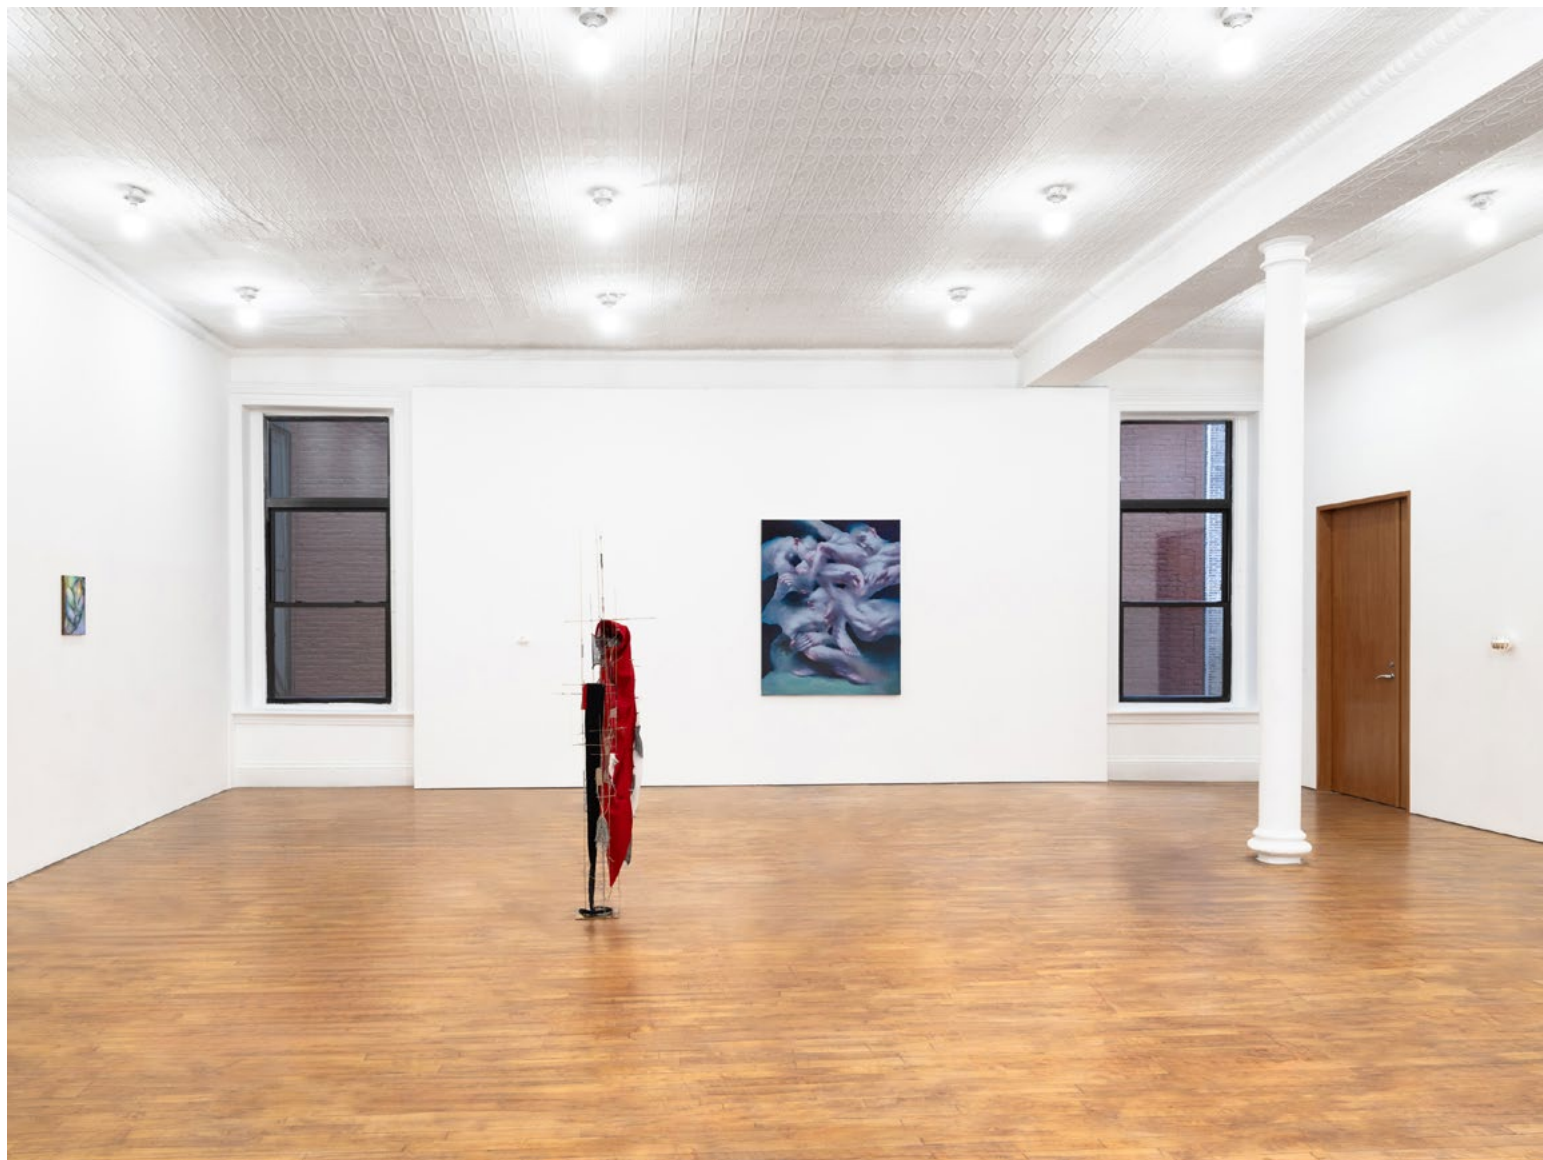

Exhibition view:

Notes Toward a Shell

2024

Tara Downs, New York

Image courtesy of the artist and Tara Downs, New York.