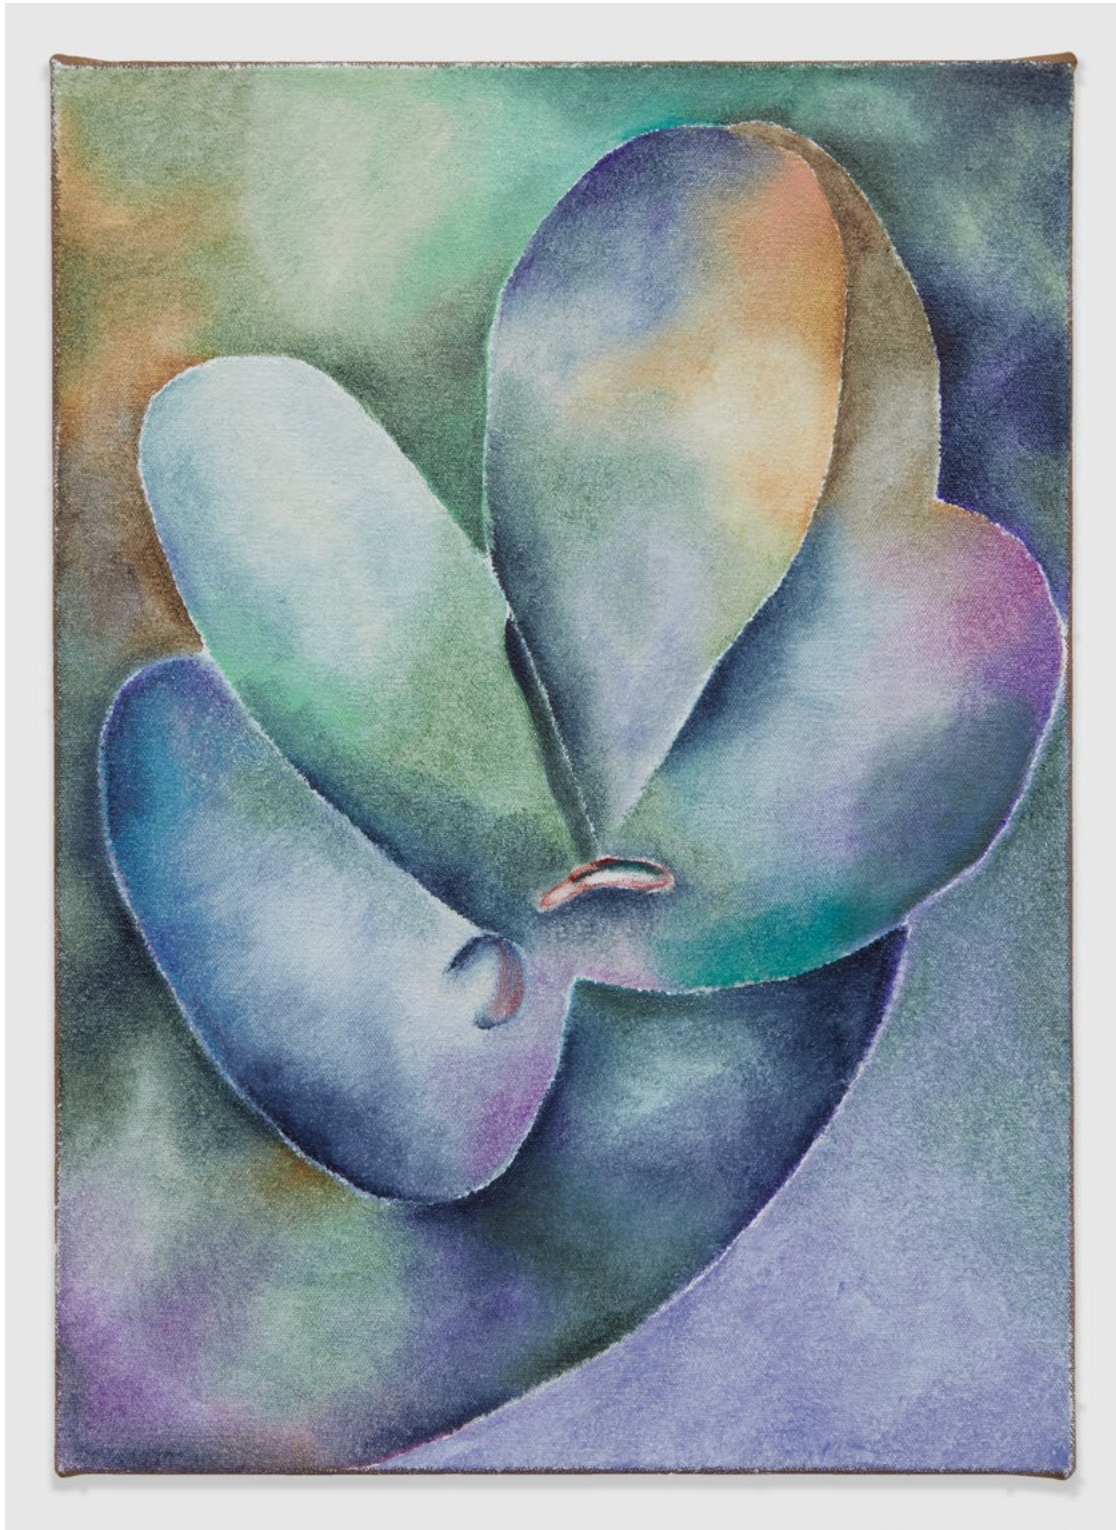

KIKI XUEBING WANG

*Cove II*, 2023

Oil on linen

70 <sup>3</sup>/<sub>4</sub> × 51 <sup>1</sup>/<sub>4</sub> in / 180 × 130 cm

Image courtesy of the artist and Tara Downs, New York.

KIKI XUEBING WANG

*Cove II*, 2023 (detail)

Exhibition view:

*Notes Toward a Shell*

2024

Tara Downs, New York

Image courtesy of the artist and Tara Downs, New York. Photo: Jason Mandella.

RAGNA BLEY

*Ionic Limit*, 2024

Oil and acrylic paint on linen canvas

Exhibition view:

*Notes Toward a Shell*

2024

Tara Downs, New York

Image courtesy of the artist and Tara Downs, New York.

KIKI XUEBING WANG

*Lock*, 2023

Oil on dyed cotton

14 × 10 in / 35,5 × 25,5 cm

Image courtesy of the artist and Tara Downs, New York.

KIKI XUEBING WANG

*Lock*, 2023 (detail)

Oil on dyed cotton

14 × 10 in / 35,5 × 25,5 cm

Image courtesy of the artist and Tara Downs, New York.