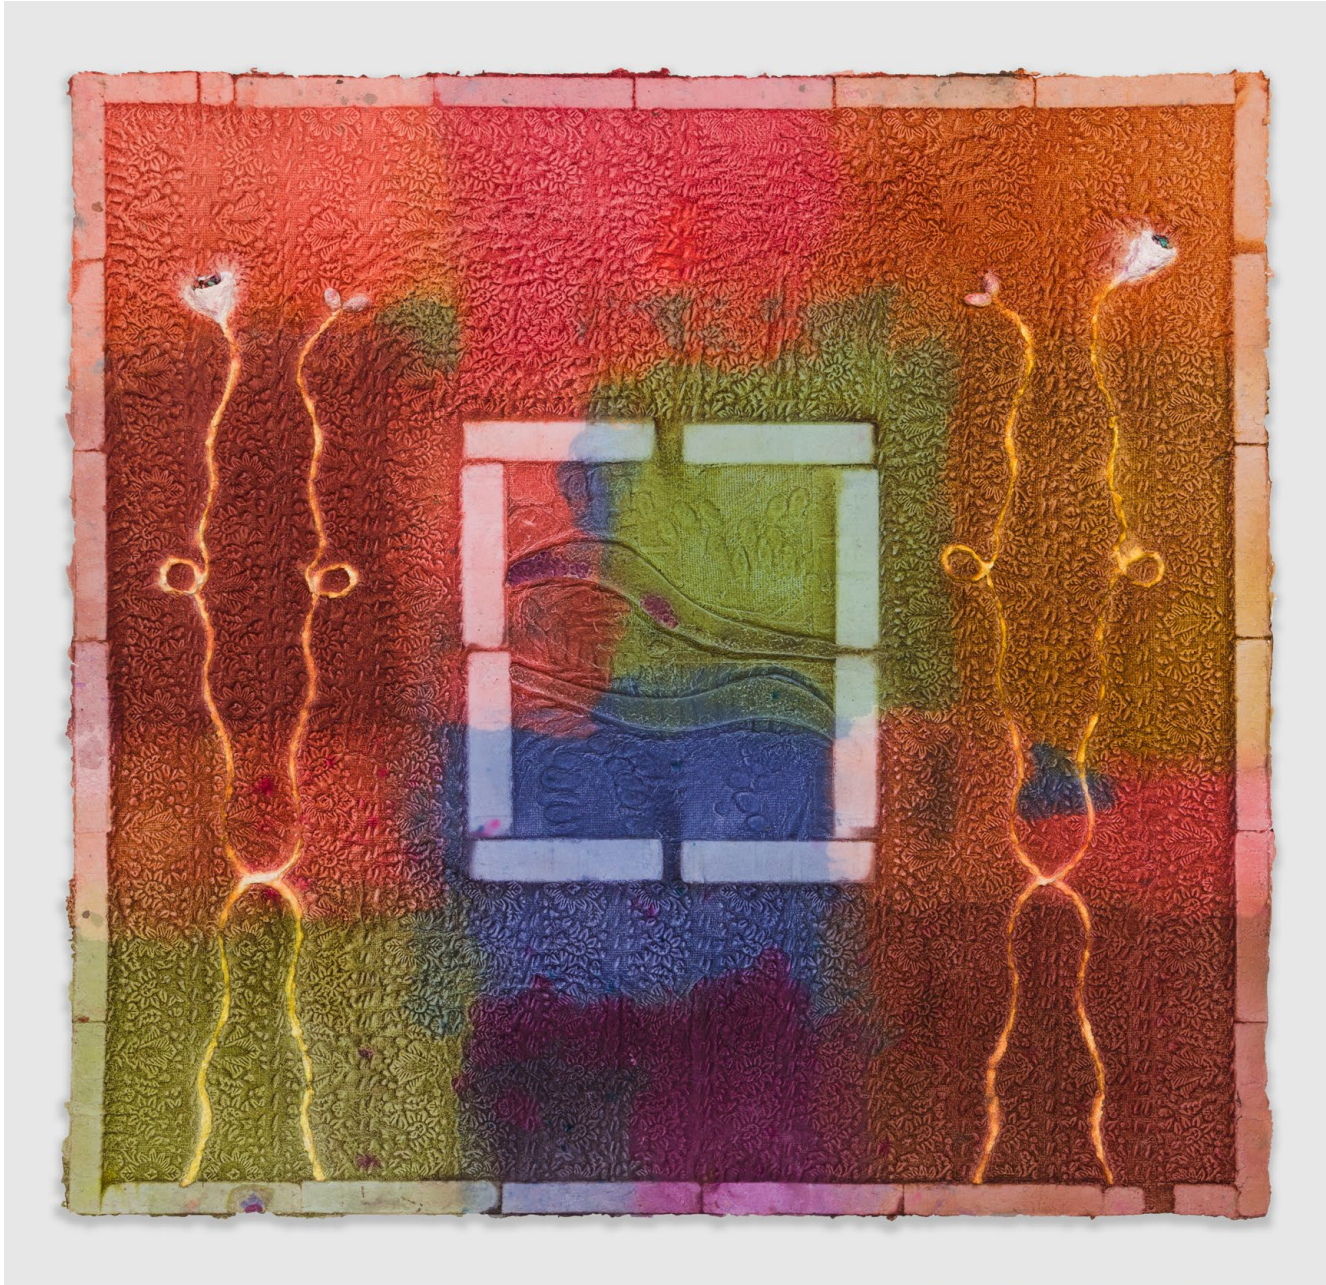

ARYANA MINAI

Bedroom II, 2024

Dyed handmade paper mounted on panel

48 × 48 in / 121,9 × 121,9 cm

Image courtesy of the artist and Tara Downs, New York.