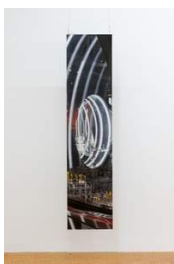

Tobias Hohn & Stanton Taylor

*In the Service of Reality - Berlin, Deutsches
Technikmuseum, 2024*

Pigment print on Rauch Crystal Clear Film, aluminum

18.46 in x 78.74 in

46.9 cm x 200 cm

18.5 in x 79.5 in (framed)

47 cm x 202 cm (framed)

T0036