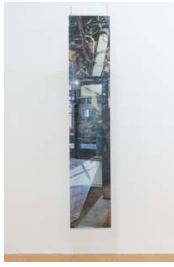

Tobias Hohn & Stanton Taylor

*In the Service of Reality - Berlin, Deutsches
Technikmuseum, 2024*

Pigment print on Rauch Crystal Clear Film, aluminum

15.31 in x 78.74 in

38.9 cm x 200 cm

15.35 in x 79.5 in (framed)

39 cm x 202 cm (framed)

T0035