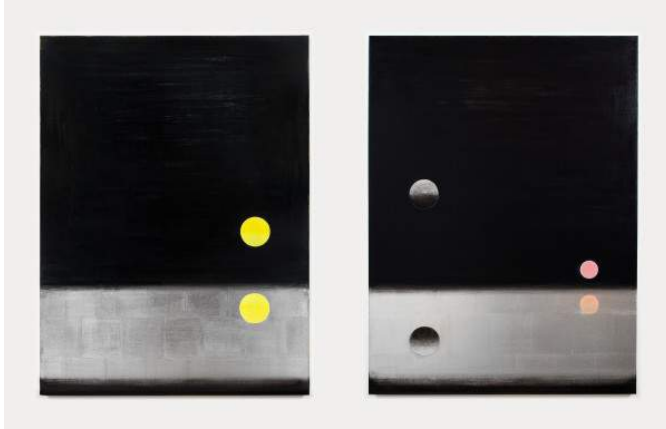

30.5 x 22.9 cm

(EDG8848)

Lisa Beck

Elements 1, 2017

Aluminum leaf, acrylic paint, oil paint, and
enamel paint on canvas

48 x 36 inches

121.9 x 91.4 cm

(EDG8771)

Lisa Beck

Elements 9, 2017

Aluminum leaf, acrylic paint, oil paint, and
enamel paint on canvas

48 x 36 inches

121.9 x 91.4 cm

(EDG8838)

Lisa Beck

Elements 8 (Rising and Falling), 2017

Aluminum leaf, acrylic paint, oil paint, and
enamel paint on canvas

Diptych, each: 48 x 36 inches, 121.9 x 91.4
cm,

48 x 76 inches (121.9 x 193 cm) overall
(EDG8837)

Lisa Beck

Untitled #3, 2017

Mixed media