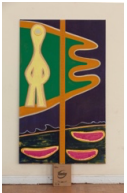

Joshua Abelow
Worm Painting with Alien, 2023
Oil on linen, 80 x 48 inches