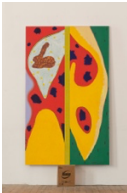

Joshua Abelow
Worm Painting for Dieter Roth, 2023
Oil on linen, 80 x 48 inches