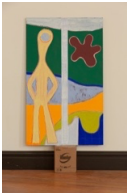

Joshua Abelow
Worm Painting with Alien, 2023
Oil on linen, 60 x 36 inches