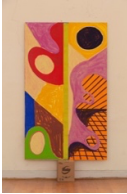

Joshua Abelow
Worm Painting, 2022
Oil on linen, 80 x 48 inches