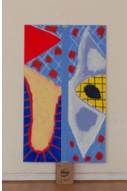

Joshua Abelow
Worm Painting, 2022
Oil on linen, 80 x 48 inches