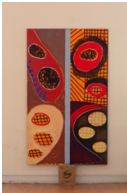

Joshua Abelow
Worm Painting, 2022
Oil on linen, 80 x 48 inches