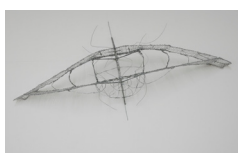

Sami Schlichting
Swallow, 2022,
Iron and aluminum wire, 95 x 190 x 99 cm