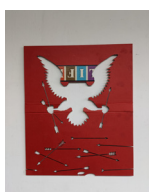

Selma Gültoprak
Life, 2022
Laser cutted cardboard, 52 x 45 x 2 cm