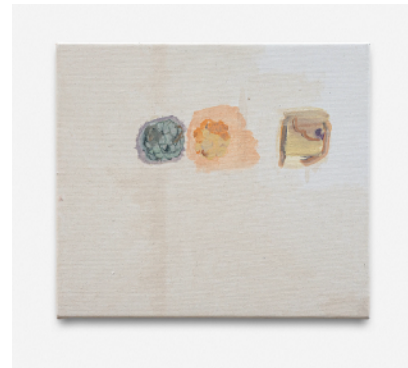

XYZcollective

XYZ\_Onsen\_KN\_SC\_24\_01

Koji Nakano  
無題 untitled Waffle 2022  
plaster h31×w20×d22cm

XYZ\_Onsen\_KN\_SC\_24\_02

Koji Nakano  
無題 untitled Spiral Eyes 2022  
plaster, shell h28×w22×d19cm

XYZ\_Onsen\_KN\_SC\_24\_03

Koji Nakano  
無題 untitled Butterfly 2023  
bamboo, wood, paper h50×w28×d16cm ,  
h41×w25×d27cm

STANDARD (OSLO)

-----  
Shikh Sabbir Alam  
Trembling life  
2024  
Acrylic on canvas  
36 x 41 cm / 14 1/8 x 16 1/8 in  
Unique / SOSSA-0058

-----  
Shikh Sabbir Alam  
Trembling life  
2024  
Acrylic on canvas  
36 x 41 cm / 14 1/8 x 16 1/8 in  
Unique / SOSSA-0058

-----  
Shikh Sabbir Alam  
A Crocodile  
2022  
Acrylic on canvas  
36 x 41 cm / 14 1/8 x 16 1/8 in  
Unique / SOSSA-0036

-----  
Shikh Sabbir Alam  
Old witness  
2024  
Acrylic on canvas  
36 x 41 cm / 14 1/8 x 16 1/8 in  
Unique / SOSSA-0056

-----  
Shikh Sabbir Alam  
Still life  
2024  
Acrylic on canvas  
36 x 41 cm / 14 1/8 x 16 1/8 in  
Unique / SOSSA-0054