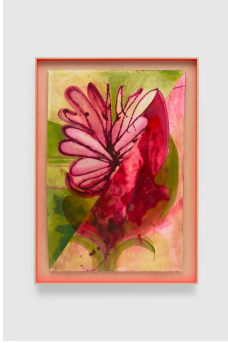

Baseera Khan
Pink Lotus, 2 Grams Lowers Blood Pressure, 2024
Ink, crude oil, acrylic, and oil paint on paper
51 1/4 × 35 inches (130.18 × 88.90 cm)
57 1/2 × 41 1/2 inches (146.05 × 105.41 cm) (framed)