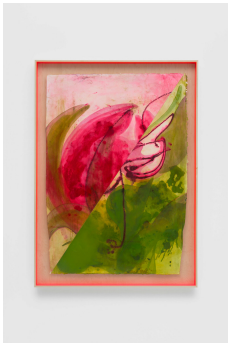

Baseera Khan
Root of Lotus, 4 grams of Glow Skin, 2024
Ink, crude oil, acrylic, and oil paint on paper
51 × 36 inches (129.54 × 91.44 cm)
57 1/2 × 41 1/2 inches (146.05 × 105.41 cm) (framed)