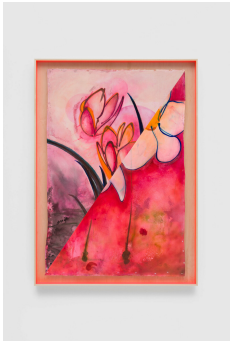

Baseera Khan
Saffron Crocus, Few Strands of Anxiety Relief, 2024
Ink, crude oil, acrylic, and oil paint on paper
51 1/2 × 36 1/2 inches (130.81 × 92.71 cm)
57 1/2 × 41 1/2 inches (146.05 × 105.41 cm) (framed)