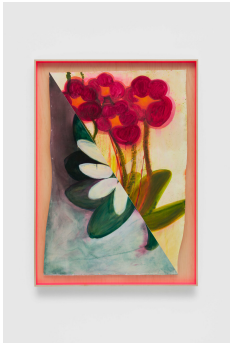

Simone Subal Gallery

**Baseera Khan**

*Floral Fix*

April 12 - May 18, 2024

Baseera Khan  
*Crocus and Rose Lotus Water Heals Flaky Skin, 2024*  
Ink, crude oil, acrylic, and oil paint on paper  
52 1/2 × 36 1/2 inches (133.35 × 92.71 cm)  
57 1/2 × 41 1/2 inches (146.05 × 105.41 cm) (framed)

Baseera Khan  
*Blackwater, Hold #8, 2017*  
Archival inkjet print  
16 × 21 1/2 inches (40.64 × 54.61 cm)  
16 × 21 1/2 × 1 1/2 inches (40.64 × 54.61 × 3.81 cm) (framed)  
Edition 1/3 + II AP

Baseera Khan  
*Saffron Doyen Storm, 2024*  
Handmade silk Kashmir textile and oil paint on wood panel  
14 × 11 inches (35.56 × 27.94 cm)

Baseera Khan  
*Left Bank, 2024*  
water, blue, green, and purple ink variations, Pennsylvania crude oil

Baseera Khan  
*Rare Blue Sacred Rose Lotus, 400 mg of anti-inflammation, 2024*  
Ink, crude oil, acrylic, and oil paint on paper  
52 1/4 × 36 inches (132.72 × 91.44 cm)  
57 1/2 × 41 1/2 inches (146.05 × 105.41 cm) (framed)

Baseera Khan  
*Purple Orchid and White Lotus, 3 Drops for Eczema, 2024*  
Ink, crude oil, acrylic, and oil paint on paper  
52 1/4 × 36 1/2 inches (132.72 × 92.71 cm)  
57 1/2 × 41 1/2 inches (146.05 × 105.41 cm) (framed)