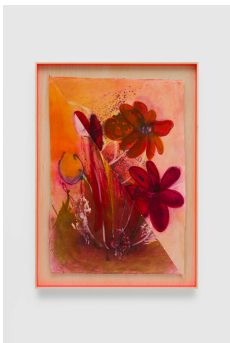

Baseera Khan  
*Blackwater, Hold #8, 2017*  
Archival inkjet print  
16 × 21 1/2 inches (40.64 × 54.61 cm)  
16 × 21 1/2 × 1 1/2 inches (40.64 × 54.61 × 3.81 cm) (framed)  
Edition 1/3 + II AP

Baseera Khan  
*Saffron Doyen Storm, 2024*  
Handmade silk Kashmir textile and oil paint on wood panel  
14 × 11 inches (35.56 × 27.94 cm)

Baseera Khan  
*Left Bank, 2024*  
water, blue, green, and purple ink variations, Pennsylvania crude oil

Baseera Khan  
*Rare Blue Sacred Rose Lotus, 400 mg of anti-inflammation, 2024*  
Ink, crude oil, acrylic, and oil paint on paper  
52 1/4 × 36 inches (132.72 × 91.44 cm)  
57 1/2 × 41 1/2 inches (146.05 × 105.41 cm) (framed)

Baseera Khan  
*Purple Orchid and White Lotus, 3 Drops for Eczema, 2024*  
Ink, crude oil, acrylic, and oil paint on paper  
52 1/4 × 36 1/2 inches (132.72 × 92.71 cm)  
57 1/2 × 41 1/2 inches (146.05 × 105.41 cm) (framed)

Baseera Khan  
*Saffron Crocus, Eyes Wide Open and Sight Security, 2024*  
Ink, crude oil, acrylic, and oil paint on paper  
52 1/4 × 34 1/2 inches (132.72 × 87.63 cm)  
57 1/2 × 41 1/2 inches (146.05 × 105.41 cm) (framed)