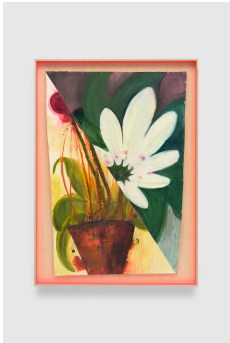

Baseera Khan
White Lotus Moon, Anti Aging Oil, 2024
Ink, crude oil, acrylic, and oil paint on paper
52 1/4 × 36 inches (132.72 × 91.44 cm)
57 1/2 × 41 1/2 inches (146.05 × 105.41 cm) (framed)