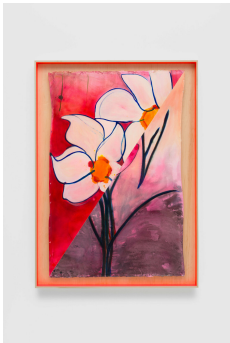

Simone Subal Gallery

**Baseera Khan**

*Floral Fix*

April 12 - May 18, 2024

Baseera Khan  
*Crocus and Rose Lotus Water Heals Flaky Skin, 2024*  
Ink, crude oil, acrylic, and oil paint on paper  
52 1/2 × 36 1/2 inches (133.35 × 92.71 cm)  
57 1/2 × 41 1/2 inches (146.05 × 105.41 cm) (framed)

Baseera Khan  
*Blackwater, Hold #8, 2017*  
Archival inkjet print  
16 × 21 1/2 inches (40.64 × 54.61 cm)  
16 × 21 1/2 × 1 1/2 inches (40.64 × 54.61 × 3.81 cm) (framed)  
Edition 1/3 + II AP

Baseera Khan  
*Saffron Doyen Storm, 2024*  
Handmade silk Kashmir textile and oil paint on wood panel  
14 × 11 inches (35.56 × 27.94 cm)

Baseera Khan  
*Left Bank, 2024*  
water, blue, green, and purple ink variations, Pennsylvania crude oil

Baseera Khan  
*Rare Blue Sacred Rose Lotus, 400 mg of anti-inflammation, 2024*  
Ink, crude oil, acrylic, and oil paint on paper  
52 1/4 × 36 inches (132.72 × 91.44 cm)  
57 1/2 × 41 1/2 inches (146.05 × 105.41 cm) (framed)

Baseera Khan  
*Purple Orchid and White Lotus, 3 Drops for Eczema, 2024*  
Ink, crude oil, acrylic, and oil paint on paper  
52 1/4 × 36 1/2 inches (132.72 × 92.71 cm)  
57 1/2 × 41 1/2 inches (146.05 × 105.41 cm) (framed)