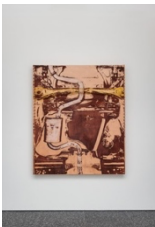

Lena Henke

*Lena Henke, Combustions 19 [The belly of my
car]*, 2024
Laser etched leather, pigment on wooden panel
150 x 125 x 15 cm
Courtesy the artist & Layr, Vienna
Photo: Kunst-Dokumentation.com