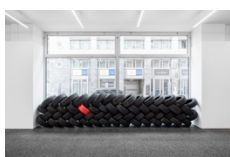

Lena Henke

A hard shoulder I, 2024

Car tires
dimensions variable
Courtesy the artist & Layr, Vienna
Photo: Kunst-Dokumentation.com