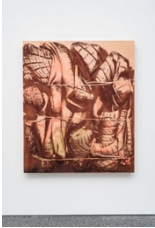

Lena Henke

Lena Henke, Combustions 20 [Tread failure],
2024
Laser etched leather, pigment on wooden panel
150 x 125 x 15 cm
Courtesy the artist & Layr, Vienna
Photo: Kunst-Dokumentation.com