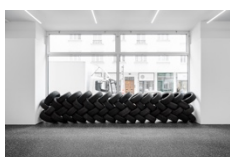

**Lena Henke**

*A hard shoulder I, 2024*

Car tires  
dimensions variable  
Courtesy the artist & Layr, Vienna  
Photo: Kunst-Dokumentation.com

**Lena Henke**

*A hard shoulder II, 2024*

Car tires  
dimensions variable  
Courtesy the artist & Layr, Vienna  
Photo: Kunst-Dokumentation.com