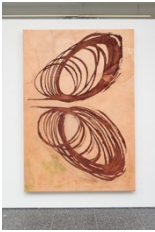

Lena Henke

Combustions 18 [Two Wheeler], 2024
Laser etched leather, pigment on wooden panel
250 x 170 x 15 cm
Courtesy the artist & Layr, Vienna
Photo: Kunst-Dokumentation.com