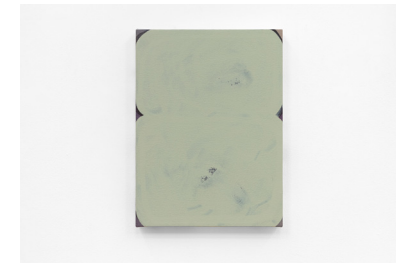

scale view

Artist: Gerda Scheepers
Title: *Hands*
Date: (2023)
Materials: Acrylic and acrylic ink on canvas
Dimensions: 40 x 30 x 4 cm

Artist: Gerda Scheepers
Title: *COPY ME*
Date: (2024)
Materials: Acrylic and acrylic ink on canvas
Dimensions: 40 x 30 x 4 cm

scale view

Artist: Gerda Scheepers
Title: *COPY ME*
Date: (2024)
Materials: Acrylic and acrylic ink on canvas
Dimensions: 40 x 30 x 4 cm

Artist: Gerda Scheepers
Title: *Isa Genzken*
Date: (2024)
Materials: Acrylic and acrylic ink on canvas
Dimensions: 40 x 30 x 4 cm

scale view

Artist: Gerda Scheepers
Title: *Isa Genzken*
Date: (2024)
Materials: Acrylic and acrylic ink on canvas
Dimensions: 40 x 30 x 4 cm

Artist: Gerda Scheepers
Title: *ROOF (I)*
Date: (2023)
Materials: Acrylic roof paint and acrylic ink on canvas
Dimensions: 40 x 30 x 4 cm