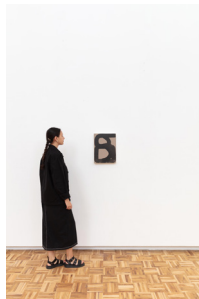

scale view

Artist: Gerda Scheepers
Title: *COPY ME*
Date: (2024)
Materials: Acrylic and acrylic ink on canvas
Dimensions: 40 x 30 x 4 cm