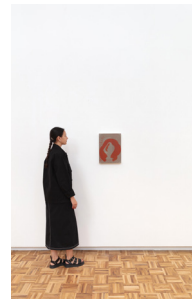

scale view

Artist: Gerda Scheepers
Title: *Isa Genzken*
Date: (2024)
Materials: Acrylic and acrylic ink on canvas
Dimensions: 40 x 30 x 4 cm