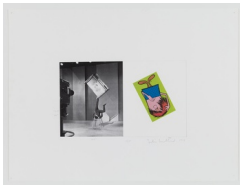

Oil on canvas

114.17 x 78.74 inches

290 x 200 cm

(EDG6831)

**Joel Otterson**

*Coffee Table Museum*, 1989

Mixed media installation

55 x 126 x 51 inches  
139.7 x 320 x 129.5 cm  
(EDG7082)

**Carl Ostendarp**  
*Charles Earland, 2014*  
Acrylic on canvas  
48 ½ x 74 ¾ inches  
123.2 x 189.9 cm  
(EDG7167)

**OFFICE**

**Julia Wachtel**  
*Study for A History of Animals, 1998*  
Signed and dated lower right  
Collage with pencil notations on paper  
18 x 24 inches  
45.7 x 61 cm  
(EDG7135)