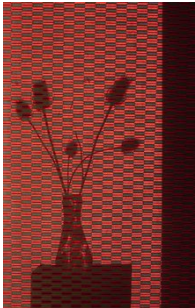

Miranda Lichtenstein

Screen Shadow #18 (Red Bottle), 2010

Archival Pigment Print

101.3 x 63.5 cm

39.875 x 25 inches

Edition 1 of 5 + 2 Aps

(EDG5189)