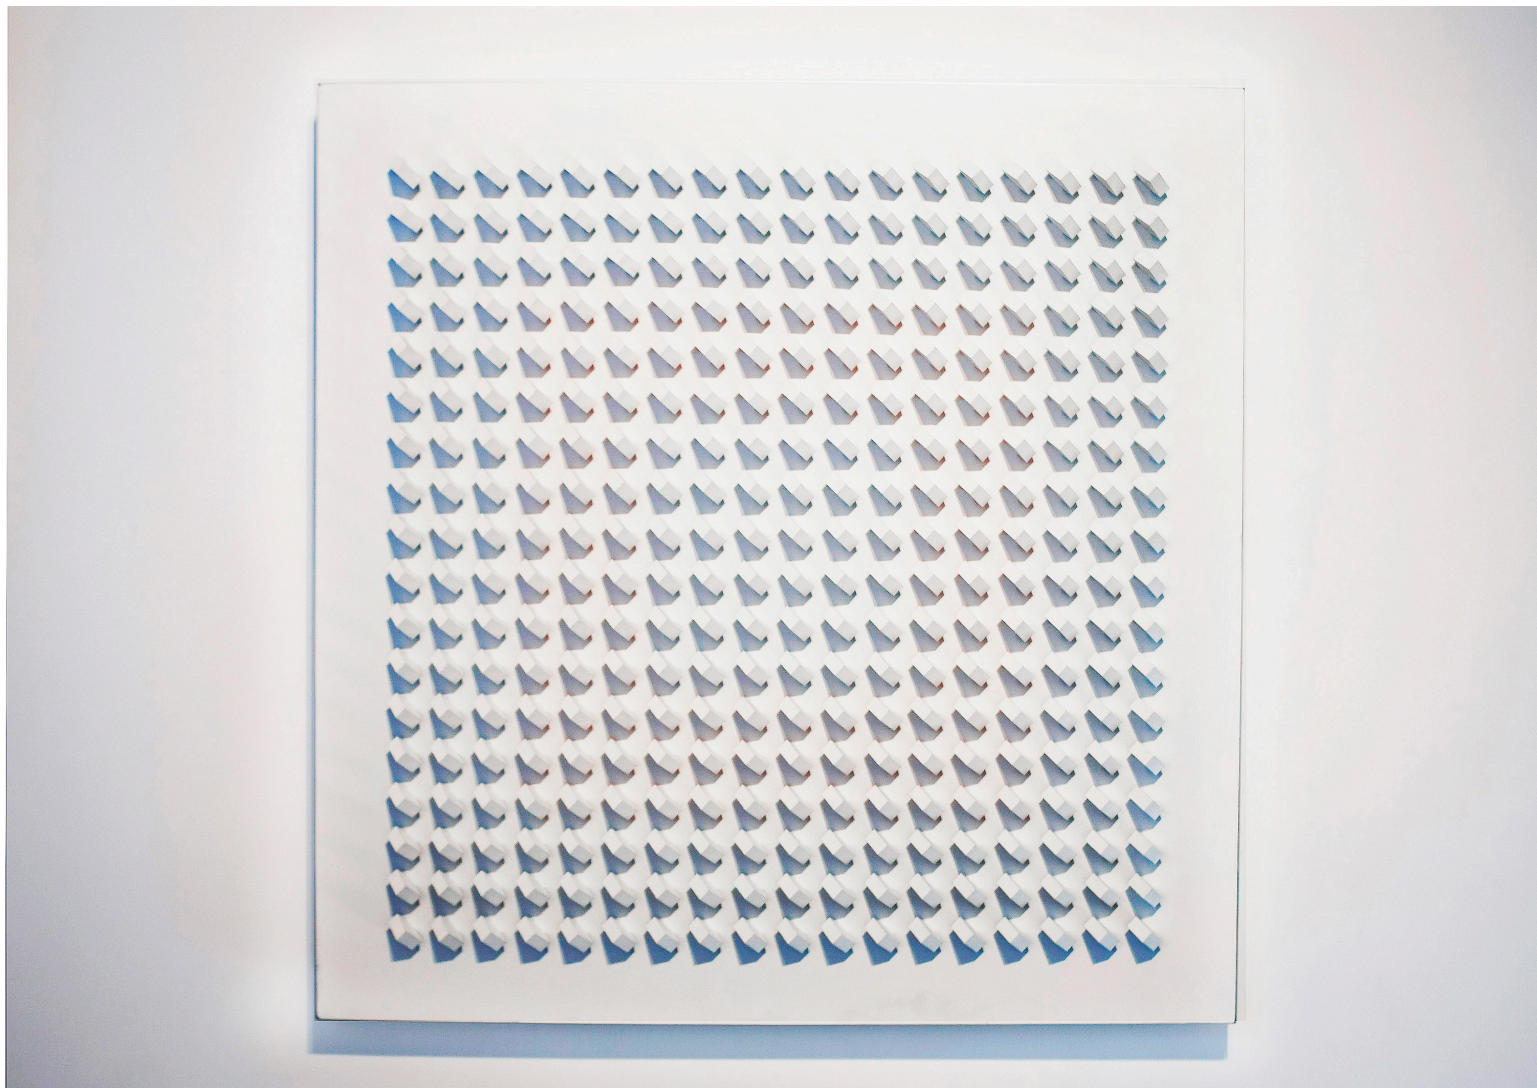

Leo Gabin
Bands Make Dance, 2012
Acrylic, lacquer, spray paint and silkscreen on canvas
79 x 56 inches (200.7 x 142.2 cm)
signed and titled, verso
EDG6686

ELIZABETH
DEE

Robert Rauschenberg (USA 1925 - 2008)
[framed work on paper]