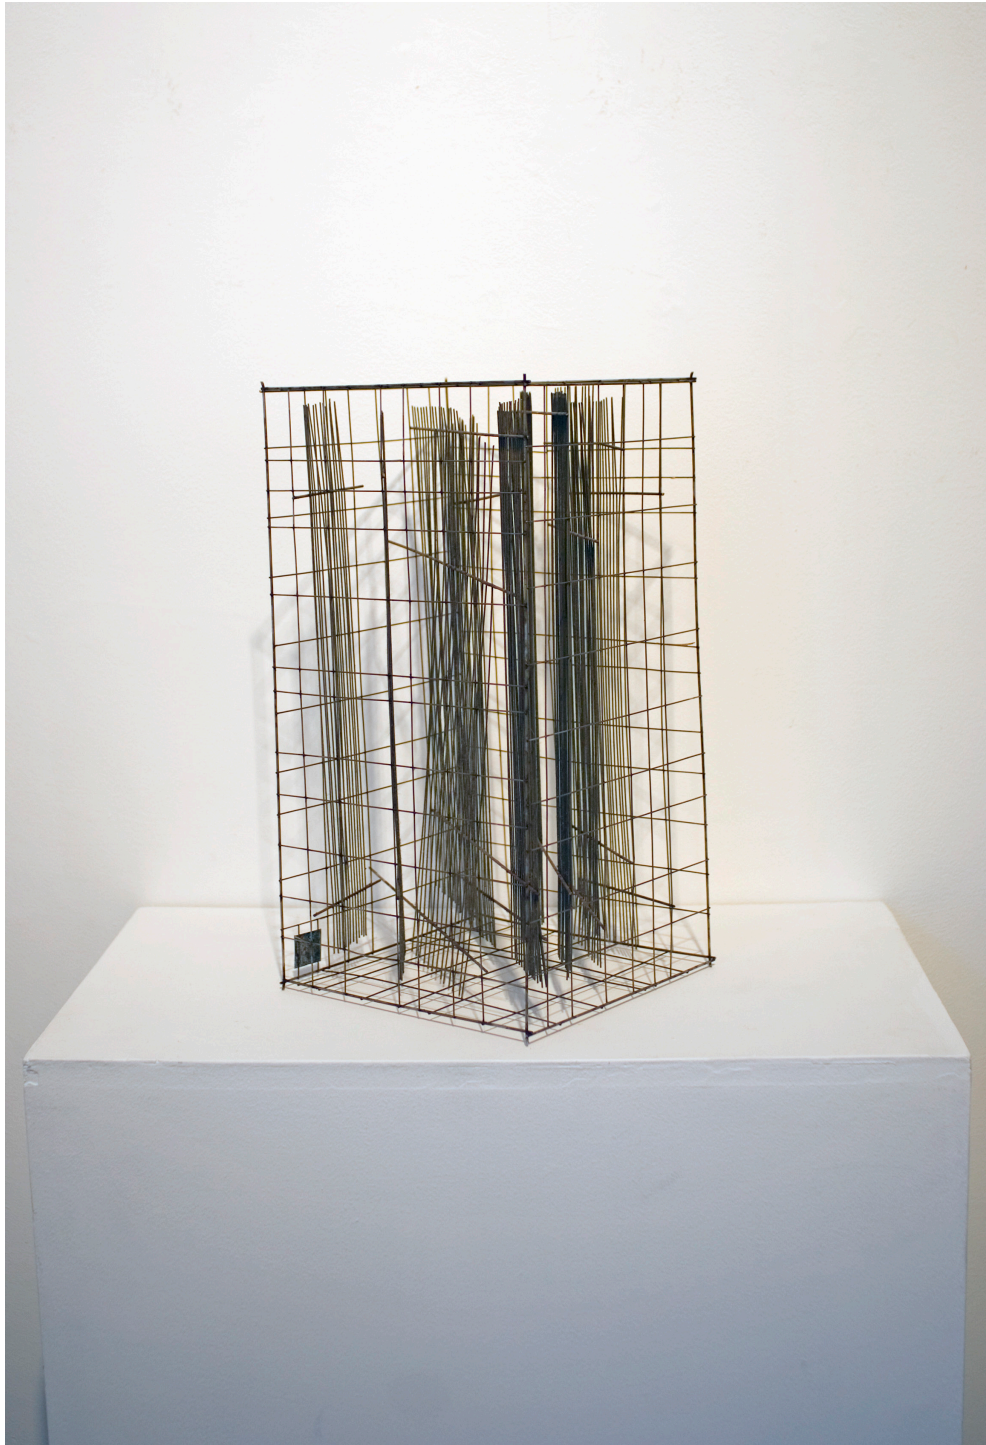

Marco Maggi
Hotbed (white), 2012
Cuts on paper
Each ream: 500 pages of paper, 11 x 8.5 x 2 inches (28 x 22.6
x 5 cm)

**ELIZABETH
DEE**

Marco Maggi
Stairs (Black and White), 2012
Cuts on paper in slide mounts (48 slide stacks)
114 x 2 x 2 inches

Leo Gabin
Bands Make Dance, 2012
Acrylic, lacquer, spray paint and silkscreen on canvas
79 x 56 inches (200.7 x 142.2 cm)
signed and titled, verso
EDG6686

ELIZABETH
DEE

Robert Rauschenberg (USA 1925 - 2008)
[framed work on paper]

Marco Maggi
Hotbed (white), 2012
Cuts on paper
Each ream: 500 pages of paper, 11 x 8.5 x 2 inches (28 x 22.6
x 5 cm)

Dario Escobar
Composition No.16, 2012
Motor oil and cotton paper
8 panels, 12.8 x 12.8 inches each

**ELIZABETH
DEE**

Philippe Decrauzat
Untitled (fragment), 2011
Acrylic on canvas
78.74 x 32.68 x 1.38 inches (200 x 83 x 3.5 cm)
EDG6412
€10,000.00

**ELIZABETH
DEE**

Leon Ferrari
Sin titulo , 1979
Steel
7.8 x 15.75 x 7.8 inches