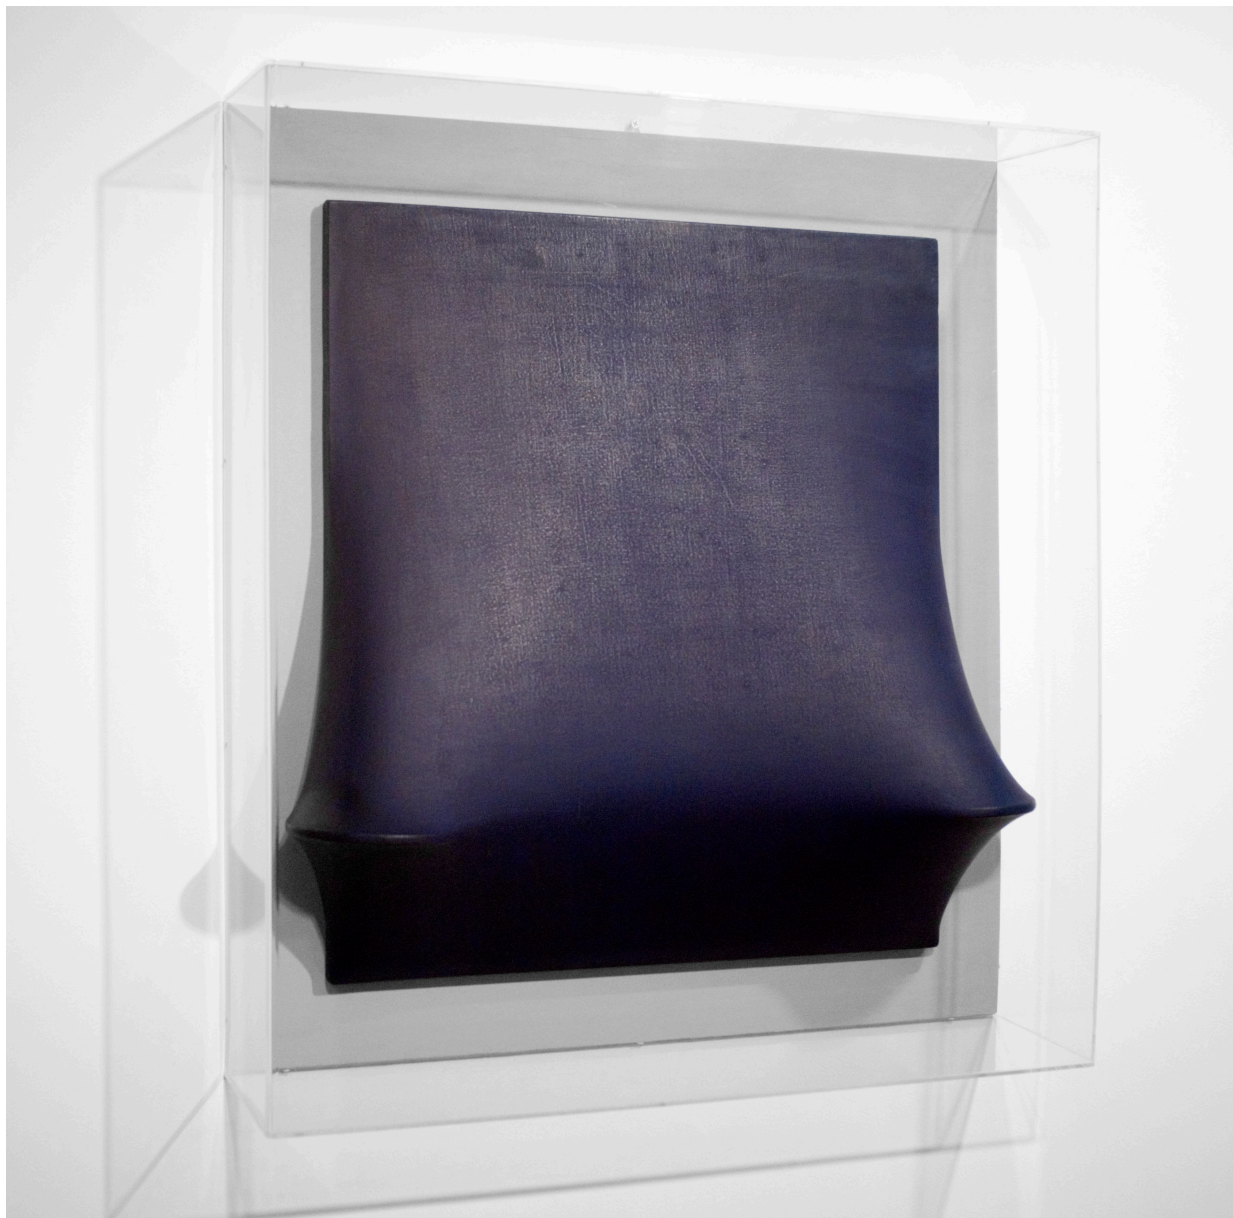

**ELIZABETH
DEE**

Dario Escobar
Figure/Background I, 2011
Wood, linen, acrylic gesso
54.75 x 44.8 inches
\$15,000

Agostino Bonalumi
Blu, 1971
Shaped canvas and vinilica tempera
27.6 x 23.6 x 7.5 inches

ELIZABETH
DEE