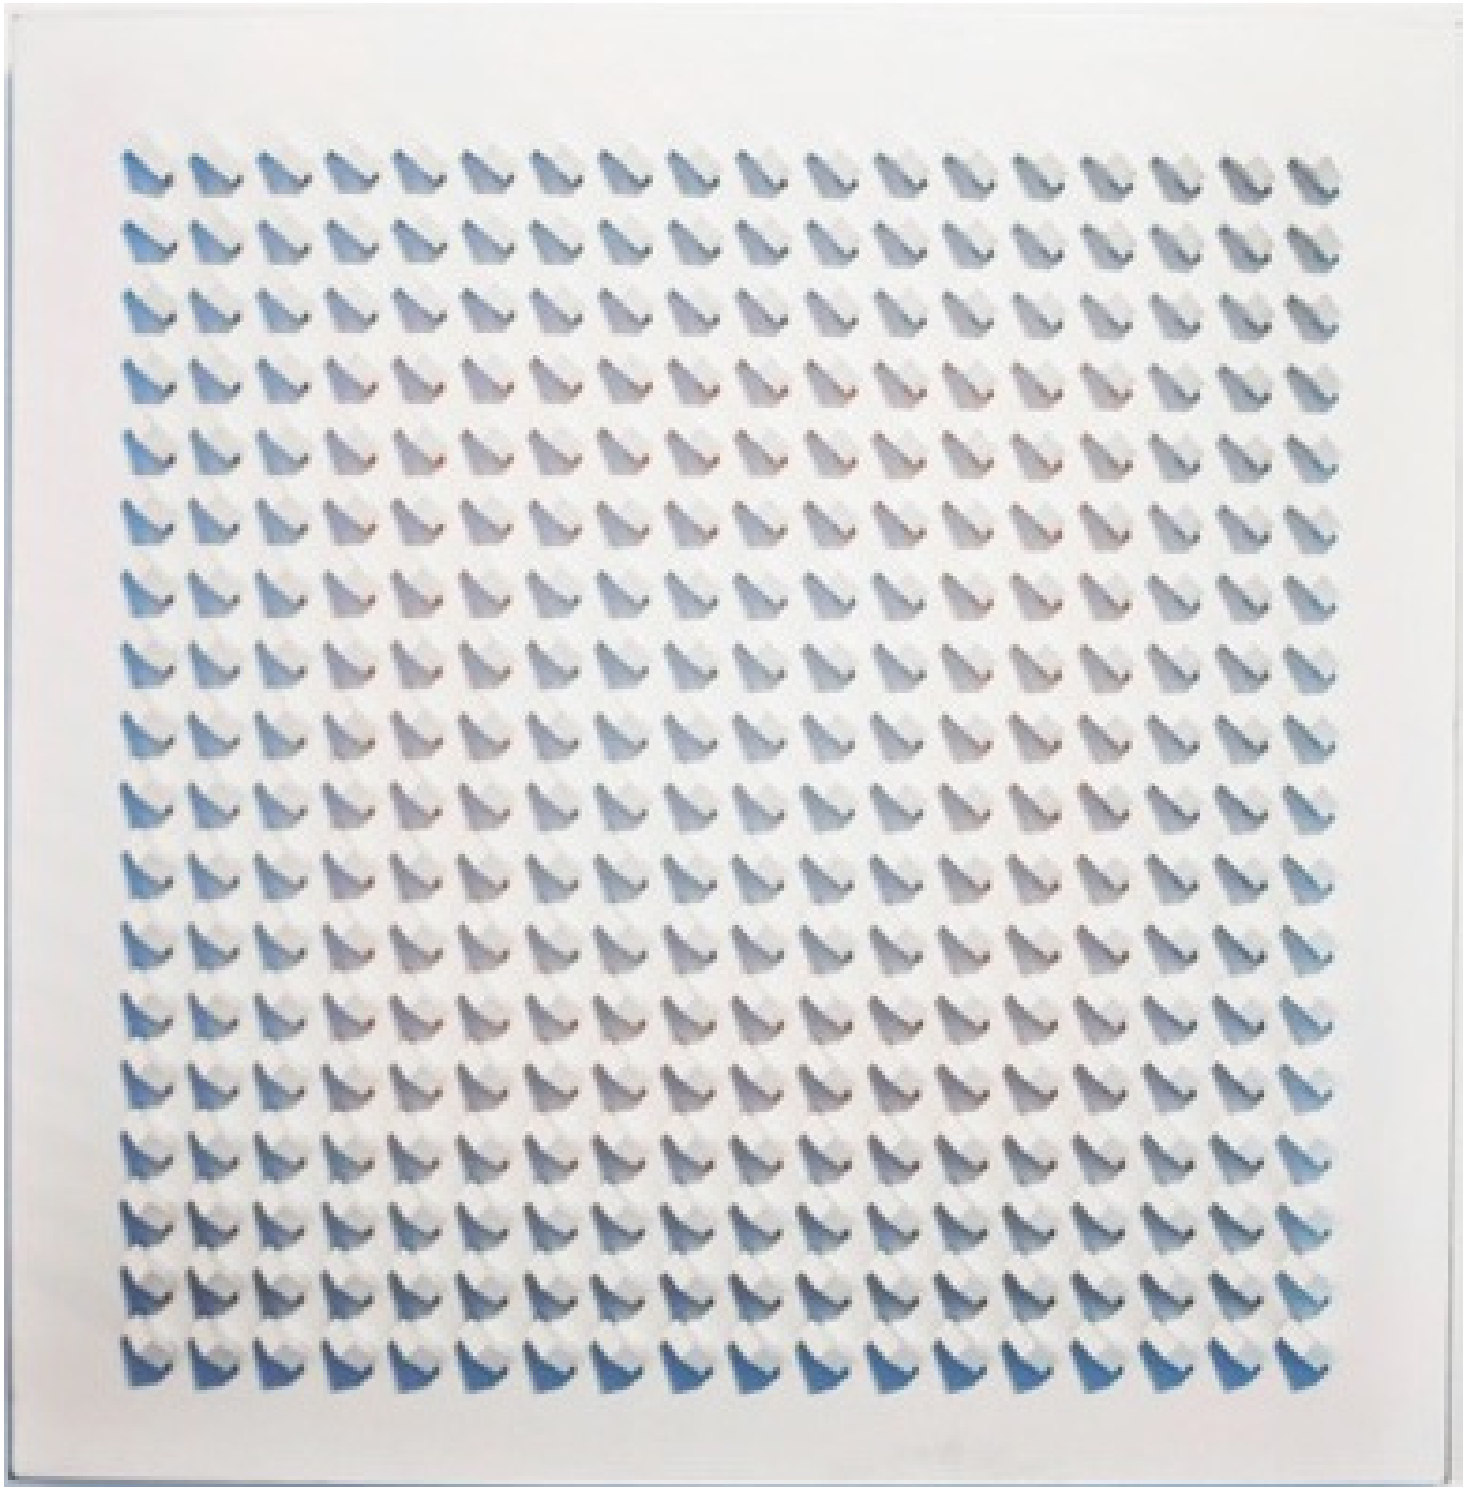

**ELIZABETH
DEE**

Dario Escobar
Figure/Background I, 2011
Wood, linen, acrylic gesso
54.75 x 44.8 inches
\$15,000

Agostino Bonalumi
Blu, 1971
Shaped canvas and vinilica tempera
27.6 x 23.6 x 7.5 inches

ELIZABETH
DEE

Fernanda Gomez

*wood sculpture

Title, Year

Medium

Size: approx. 20 x 10 x 3 inches

ELIZABETH
DEE

Fernanda Gomez
*one needle
Title, Year
Medium
Size: very small

Luis Tomasello (Argentinian b. 1915)
Objet Plastique N.702, 1991
Painted wood construction
23.2 x 23.2 inches (58.9 x 58.9 cm)