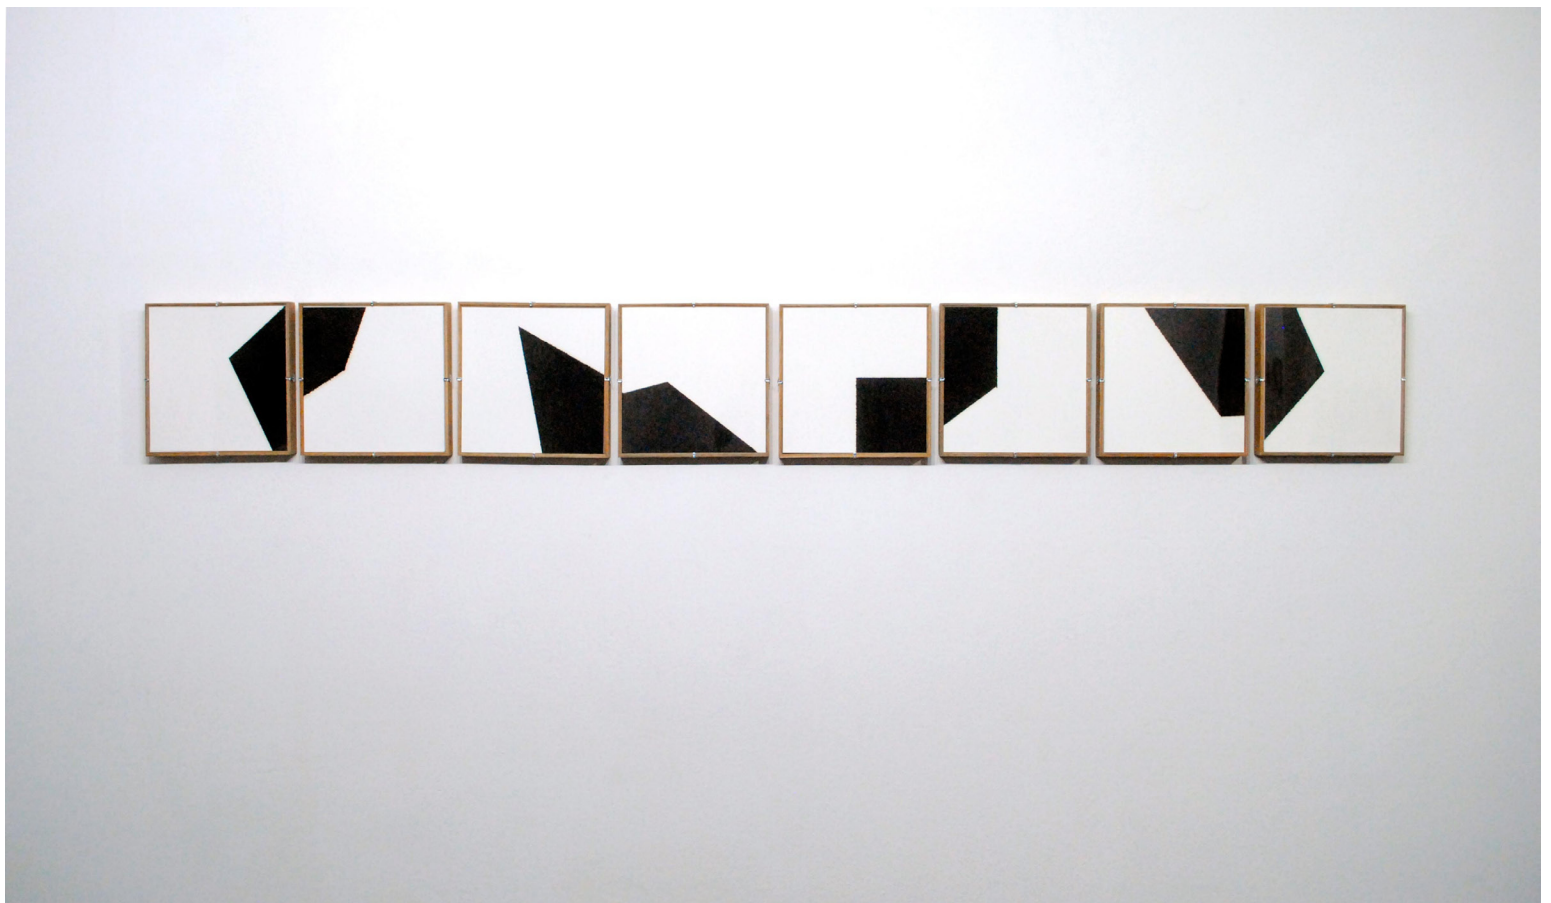

Marco Maggi
Hotbed (white), 2012
Cuts on paper
Each ream: 500 pages of paper, 11 x 8.5 x 2 inches (28 x 22.6
x 5 cm)