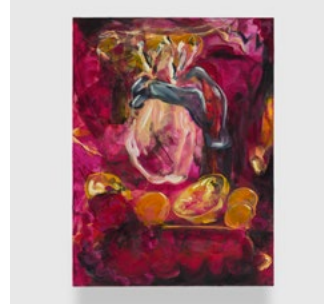

*Icy brine, 2024*  
Oil on panel  
12 x 9 inches (30.5 x 22.9 cm)

*This kind of heat (2), 2024*  
Oil on panel  
3 x 9 inches (7.6 x 22.9 cm)

*Table scape, 2024*  
Oil on panel  
14 x 11 inches (35.6 x 27.9 cm)

*Give someone else a try, 2024*  
Oil on panel  
43 x 62 inches (109.2 x 157.5 cm)

## MEXICO CITY

Av. Horacio 1022, Polanco  
Miguel Hidalgo 11550

info@moranmorangallery.com  
moranmorangallery.com

*Thursday is for thirds, 2024*  
Oil on panel  
55 x 39 inches (139.7 x 99.1 cm)

*This kind of heat, 2024*  
Oil on panel  
12 x 16 inches (30.5 x 40.6 cm)

*Chicken slip grip, 2024*  
Oil on panel  
16 x 12 inches (40.6 x 30.5 cm)

*The way you sit, gets me, 2024*  
Oil on panel  
47 x 37 inches (119.4 x 94 cm)

*Ascorbic heat, 2024*  
Oil on canvas  
59 x 61 inches (149.9 x 154.9 cm)