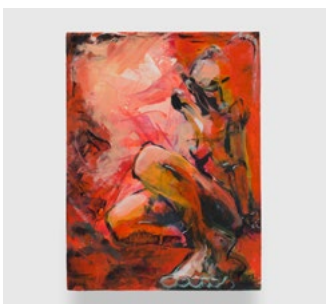

## Jo Messer *Table Wear* April 10 - May 25, 2024

*Scape wear, 2024*  
Oil on panel  
24 x 20 inches (61 x 50.8 cm)

*Even kneel, 2024*  
Oil on panel  
42 x 34 inches (106.7 x 83.4 cm)

*Acid cleanser, 2024*  
Oil on panel  
14 x 11 inches (35.6 x 27.9 cm)

*Icy brine, 2024*  
Oil on panel  
12 x 9 inches (30.5 x 22.9 cm)

*This kind of heat (2), 2024*  
Oil on panel  
3 x 9 inches (7.6 x 22.9 cm)

*Table scape, 2024*  
Oil on panel  
14 x 11 inches (35.6 x 27.9 cm)

*All my life, 2024*  
Oil on panel  
10 x 8 inches (25.4 x 20.3 cm)

*Snack fatigue, 2024*  
Oil on panel  
10 x 14 inches (25.4 x 35.6 cm)

*Four main types, 2024*  
Oil on panel  
16 x 12 inches (40.6 x 30.5 cm)

*Four to six legs (depending on size), 2024*  
Oil on panel  
12 x 18 inches (30.5 x 45.7 cm)

*From the symbolic one (1), 2024*  
Oil on panel  
3 x 9 inches (7.6 x 22.9 cm)

*Sloping still, 2024*  
Oil on panel  
14 x 11 inches (35.6 x 27.9 cm)