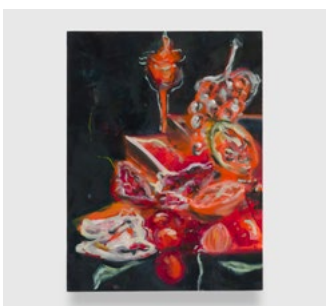

## Jo Messer *Table Wear* April 10 - May 25, 2024

*Scape wear, 2024*  
Oil on panel  
24 x 20 inches (61 x 50.8 cm)

*Even kneel, 2024*  
Oil on panel  
42 x 34 inches (106.7 x 83.4 cm)

*Acid cleanser, 2024*  
Oil on panel  
14 x 11 inches (35.6 x 27.9 cm)

*Icy brine, 2024*  
Oil on panel  
12 x 9 inches (30.5 x 22.9 cm)

*This kind of heat (2), 2024*  
Oil on panel  
3 x 9 inches (7.6 x 22.9 cm)

*Table scape, 2024*  
Oil on panel  
14 x 11 inches (35.6 x 27.9 cm)

*All my life, 2024*  
Oil on panel  
10 x 8 inches (25.4 x 20.3 cm)

*Snack fatigue, 2024*  
Oil on panel  
10 x 14 inches (25.4 x 35.6 cm)

*Four main types, 2024*  
Oil on panel  
16 x 12 inches (40.6 x 30.5 cm)

*Four to six legs (depending on size), 2024*  
Oil on panel  
12 x 18 inches (30.5 x 45.7 cm)

*From the symbolic one (1), 2024*  
Oil on panel  
3 x 9 inches (7.6 x 22.9 cm)

*Sloping still, 2024*  
Oil on panel  
14 x 11 inches (35.6 x 27.9 cm)