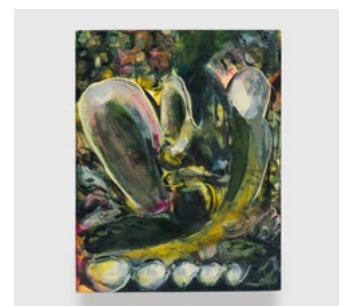

## Jo Messer *Table Wear* April 10 - May 25, 2024

*Scape wear, 2024*  
Oil on panel  
24 x 20 inches (61 x 50.8 cm)

*Even kneel, 2024*  
Oil on panel  
42 x 34 inches (106.7 x 83.4 cm)

*Acid cleanser, 2024*  
Oil on panel  
14 x 11 inches (35.6 x 27.9 cm)

*Icy brine, 2024*  
Oil on panel  
12 x 9 inches (30.5 x 22.9 cm)

*This kind of heat (2), 2024*  
Oil on panel  
3 x 9 inches (7.6 x 22.9 cm)

*Table scape, 2024*  
Oil on panel  
14 x 11 inches (35.6 x 27.9 cm)

*All my life, 2024*  
Oil on panel  
10 x 8 inches (25.4 x 20.3 cm)

*Snack fatigue, 2024*  
Oil on panel  
10 x 14 inches (25.4 x 35.6 cm)

*Four main types, 2024*  
Oil on panel  
16 x 12 inches (40.6 x 30.5 cm)

*Four to six legs (depending on size), 2024*  
Oil on panel  
12 x 18 inches (30.5 x 45.7 cm)

*From the symbolic one (1), 2024*  
Oil on panel  
3 x 9 inches (7.6 x 22.9 cm)

*Sloping still, 2024*  
Oil on panel  
14 x 11 inches (35.6 x 27.9 cm)