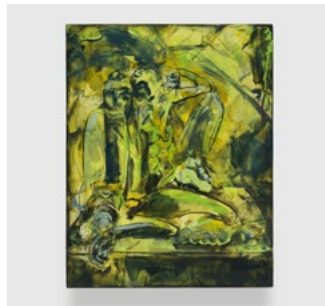

## Jo Messer *Table Wear* April 10 - May 25, 2024

*Scape wear, 2024*  
Oil on panel  
24 x 20 inches (61 x 50.8 cm)

*Even kneel, 2024*  
Oil on panel  
42 x 34 inches (106.7 x 83.4 cm)

*Acid cleanser, 2024*  
Oil on panel  
14 x 11 inches (35.6 x 27.9 cm)

*Icy brine, 2024*  
Oil on panel  
12 x 9 inches (30.5 x 22.9 cm)

*This kind of heat (2), 2024*  
Oil on panel  
3 x 9 inches (7.6 x 22.9 cm)

*Table scape, 2024*  
Oil on panel  
14 x 11 inches (35.6 x 27.9 cm)

*All my life, 2024*  
Oil on panel  
10 x 8 inches (25.4 x 20.3 cm)

*Snack fatigue, 2024*  
Oil on panel  
10 x 14 inches (25.4 x 35.6 cm)

*Four main types, 2024*  
Oil on panel  
16 x 12 inches (40.6 x 30.5 cm)

*Four to six legs (depending on size), 2024*  
Oil on panel  
12 x 18 inches (30.5 x 45.7 cm)

*From the symbolic one (1), 2024*  
Oil on panel  
3 x 9 inches (7.6 x 22.9 cm)

*Sloping still, 2024*  
Oil on panel  
14 x 11 inches (35.6 x 27.9 cm)