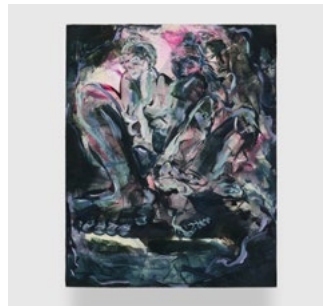

## Jo Messer *Table Wear* April 10 - May 25, 2024

*Scape wear, 2024*  
Oil on panel  
24 x 20 inches (61 x 50.8 cm)

*Even kneel, 2024*  
Oil on panel  
42 x 34 inches (106.7 x 83.4 cm)

*Acid cleanser, 2024*  
Oil on panel  
14 x 11 inches (35.6 x 27.9 cm)

*Icy brine, 2024*  
Oil on panel  
12 x 9 inches (30.5 x 22.9 cm)

*This kind of heat (2), 2024*  
Oil on panel  
3 x 9 inches (7.6 x 22.9 cm)

*Table scape, 2024*  
Oil on panel  
14 x 11 inches (35.6 x 27.9 cm)

*All my life, 2024*  
Oil on panel  
10 x 8 inches (25.4 x 20.3 cm)

*Snack fatigue, 2024*  
Oil on panel  
10 x 14 inches (25.4 x 35.6 cm)

*Four main types, 2024*  
Oil on panel  
16 x 12 inches (40.6 x 30.5 cm)