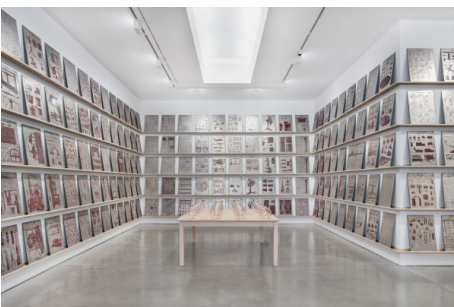

Matt Mullican

Untitled (20 glass balls), 1995
Marker on glass, wooden table
20 parts
(MMUL/GTS 11)

Matt Mullican

Untitled (Database), 1994
glass, wood
180 x 92 x 227 cm
70 7/8 x 36 1/4 x 89 3/8 in
Edition of 2 (#1)
(MMUL/GTS 10)

Matt Mullican

Untitled (Magnesium Plates), 1991
449 magnesium relief plates
449 oil stick on paper rubbings
16 clamshell boxes in wood cabinet
each plate 58.4 x 43.8 cm | 23 x 17 1/4 in
each sheet: 66 x 48.3 cm | 26 x 19 in
cabinet: 144.1 x 77.5 x 55.9 cm | 56 3/4 x
30 1/2 x 22 in
(MMUL/GTS 9)