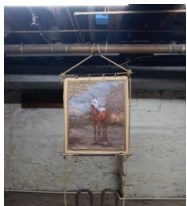

Pencil on paper, faux wood frame
9 1/2 x 11 1/2 x 5 in.

Basement:

Bonecrusher fantasy skin respawn (icon of reckoning & recourse), 2022-2024

Oil on canvas, 9mm Luger bullet casings, water-stained wood, leather, aluminum and copper hardware, regulation competition horseshoes, rope

Dimensions variable