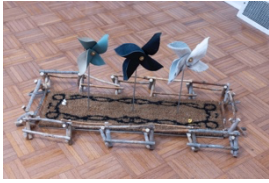

Cusp of Obsolescence, 2024

Straw welcome mat, rubberized canvas, hair-on cowhide, steel and brass hardware, assorted reclaimed wood, assorted accents

38 x 17 x 15 in.