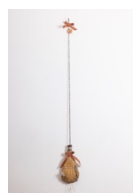

## ROMANCE

Rebecca R Peel  
*We're all thinking it*  
April 19–May 24, 2024

*How'm I S'posed to get any [redacted] done?*, 2024  
Steel, copper hardware, leather, diary lock & key, spiral-bound notebook, lenticular print, reclaimed walnut  
29 x 12 x 8 in.

*Gymkhanacast*, 2024  
Silver horse trophy with oak plaque, soldered copper, ceramic ashtray, burned and rusted bone, ash, handmade rose  
10 x 8 x 8 in.

*Tensitivity (ode to sensible restraint)*, 2024  
Reclaimed walnut, dacron fiber, embroidery thread, plastic and glass beads, steel and aluminum hardware, moose antler  
34 x 9.5 x 8 in.

*Cradle to grave*, 2024  
Oak, poplar, pine, cotton, steel, aluminum and brass hardware  
dimensions variable

*Heavens to Betsy! (o'leary effect)*, 2024  
Aluminum chain, straw broom, ribbon, copper hardware, assorted accents  
43 x 5 x 1 in.