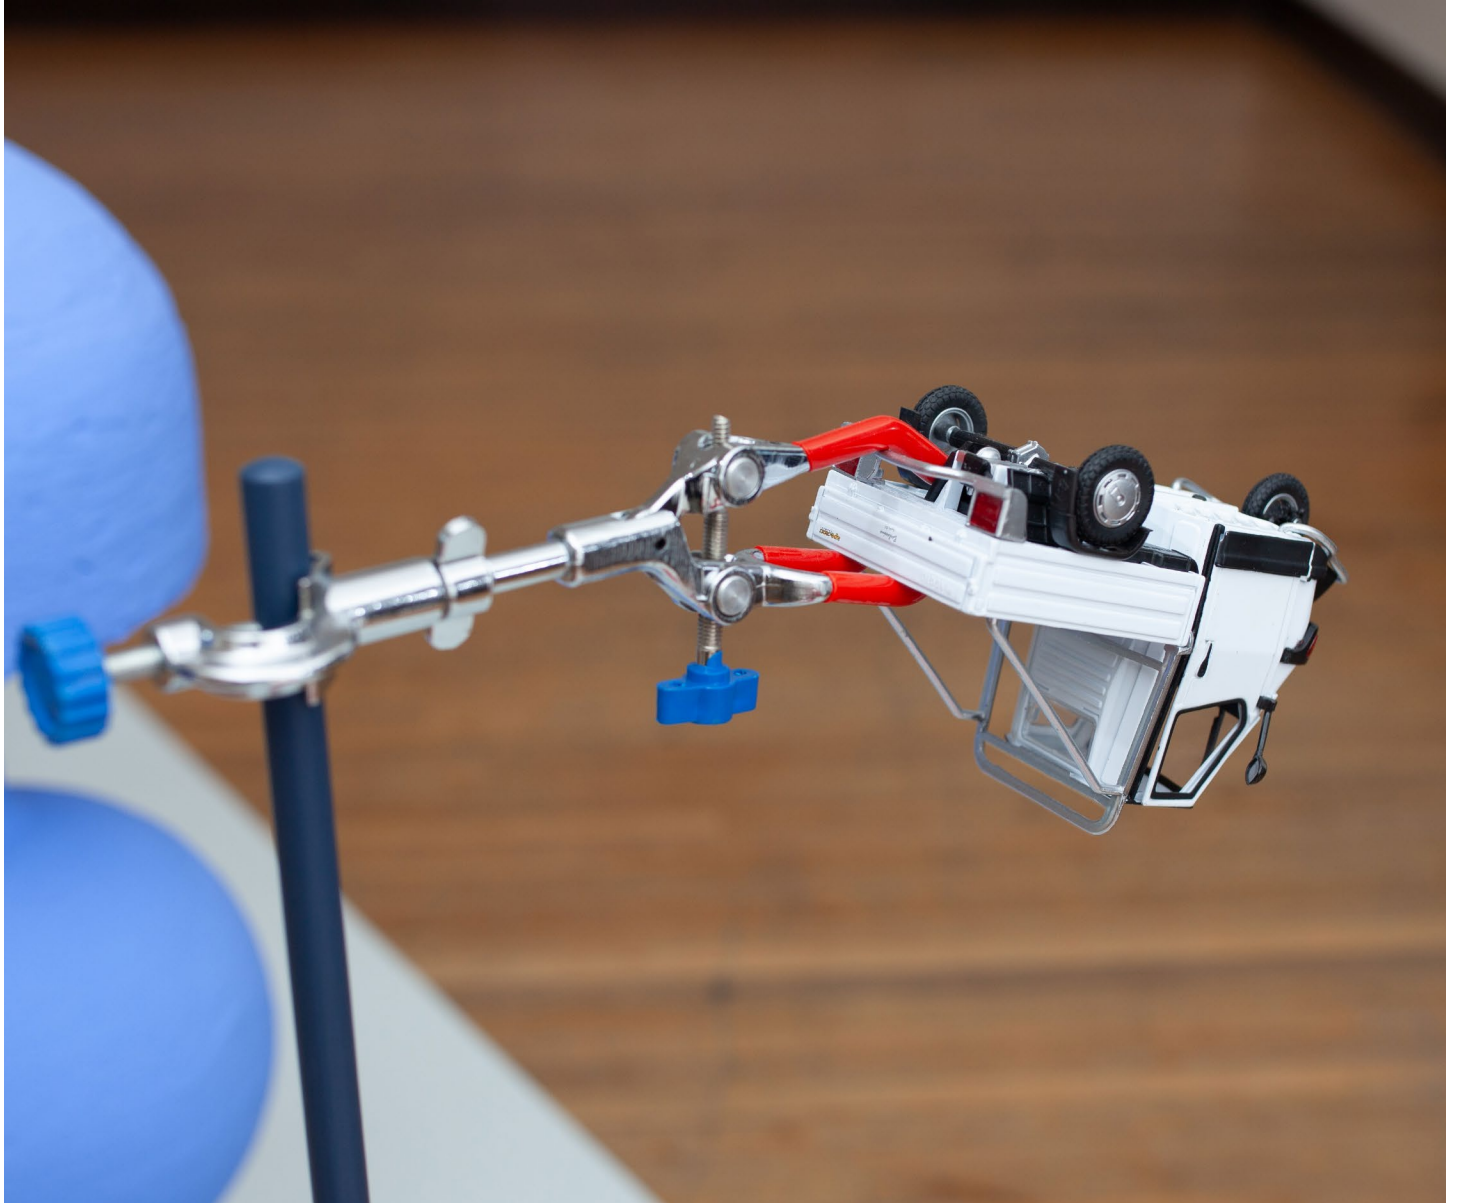

Acrylic, adhesive, cardboard, metal, Wiffle ball

5 x 5.75 x 12.15 inches

Mark Roeder  
*Cornflower Blue*, 2023  
Acrylic, cardboard, epoxy clay, nails, spackling compound, tape, wood  
10.75 x 10.5 x 36 inches

Mark Roeder

*Work Until Everything's Cleared Up, 2024*

1:18 scale model car, lab retort base and clamp

6 x 14 x 36 inches

Mark Roeder  
*Orange*, 2023  
Acrylic, adhesive, cardboard, wood, metal brad  
12.5 x 12.5 x 45 inches