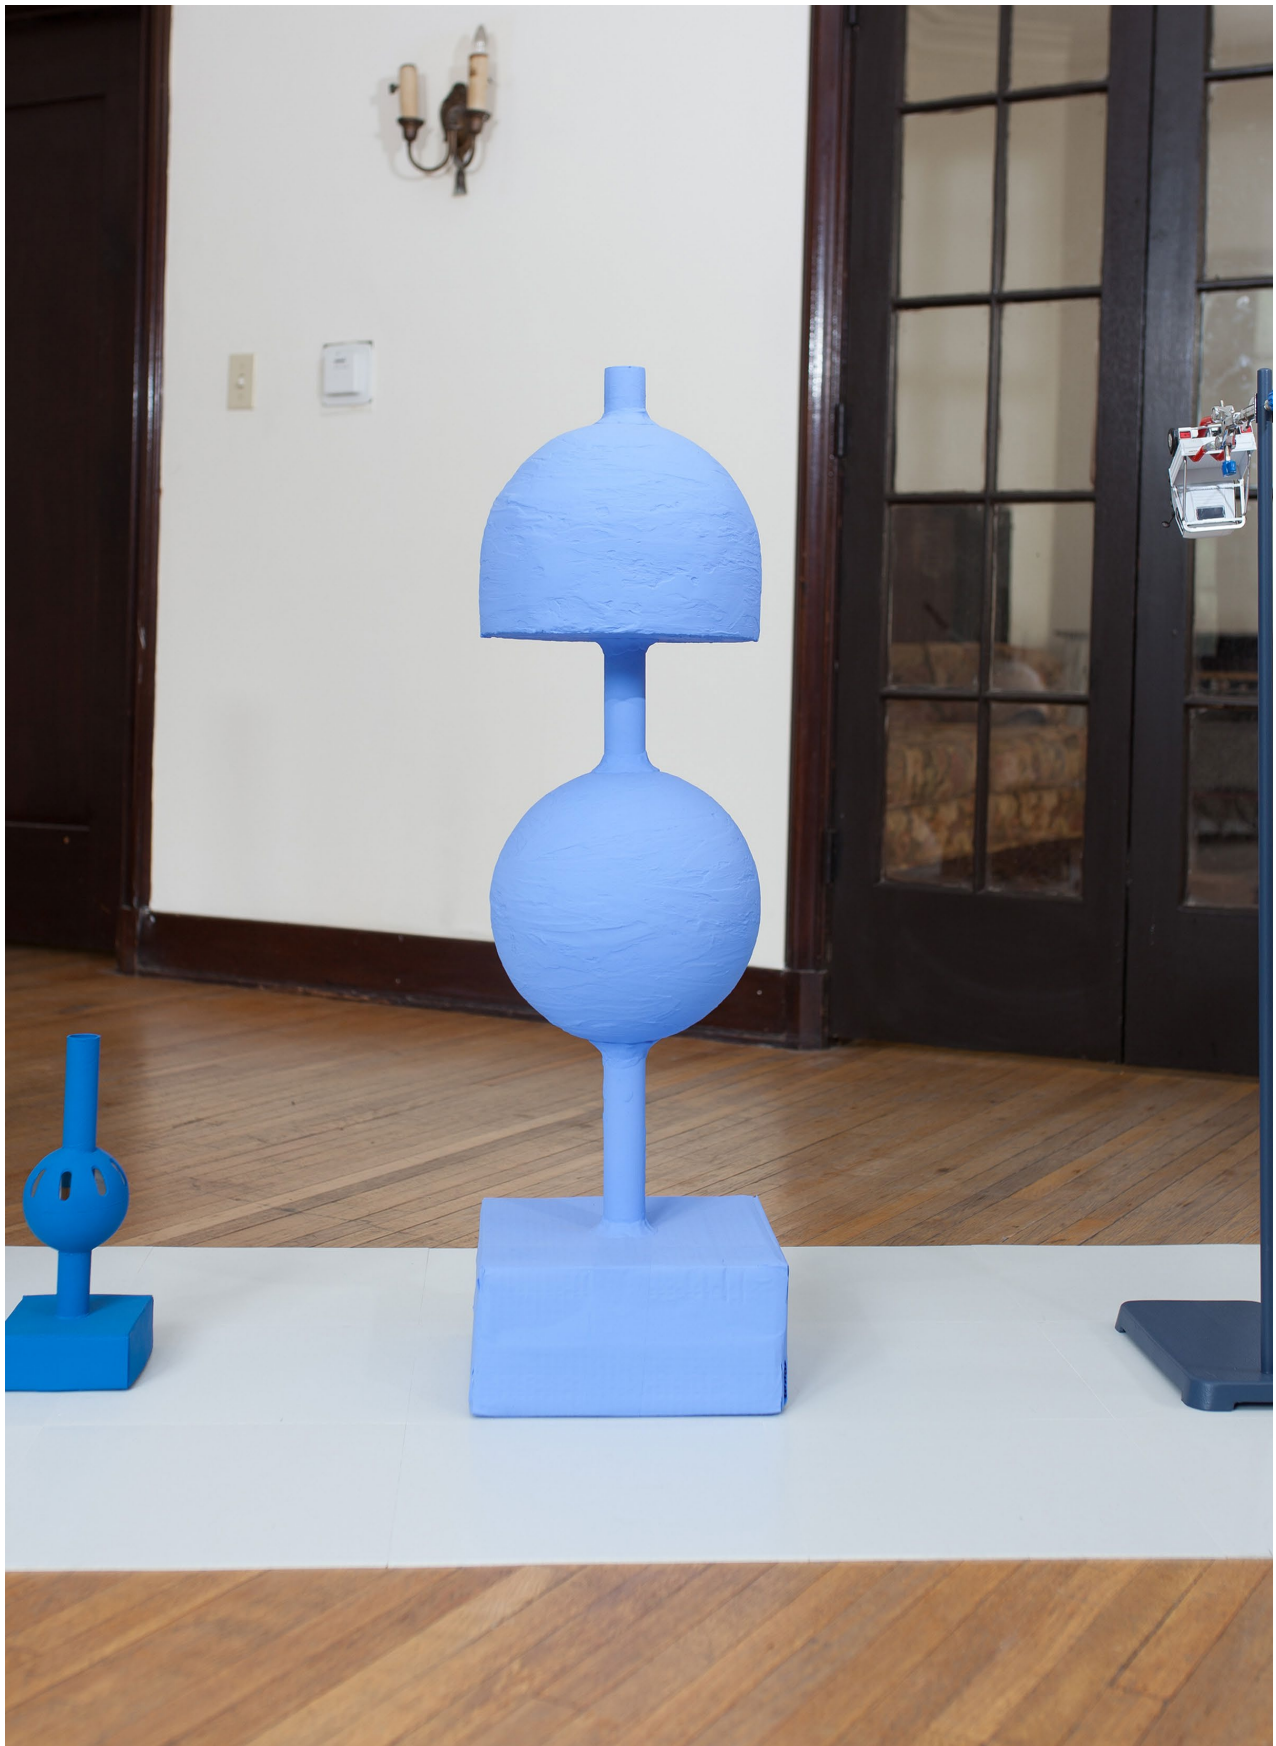

Mark Roeder

*One Word Or Number, 2024*

Acrylic, adhesive, cardboard, imitation gold leaf,  
nails, wood, hand lettering by Jenna Paints

7.5 x 12.5 x 21 inches

Mark Roeder

*The Cornflowers*, 1996, 2024

Adhesive, drywall, magazine page, metal, nails,  
pins, screws, wood

16.5 x 16.5 x 47.5 inches

Mark Roeder  
*Beserk, Vol. 4 (Have You Got the Guts?)*, 2024  
Acrylic, adhesive, clay, epoxy clay, spackling  
compound, Styrofoam  
9 x 9 x 23.25 inches

Mark Roeder  
*Facilitator*, 2023  
Cutlery, epoxy clay, Styrofoam, wood  
18.5 x 18 x 35 inches

Acrylic, adhesive, cardboard, metal, Wiffle ball

5 x 5.75 x 12.15 inches

Mark Roeder  
*Cornflower Blue*, 2023  
Acrylic, cardboard, epoxy clay, nails, spackling compound, tape, wood  
10.75 x 10.5 x 36 inches

Mark Roeder

*Work Until Everything's Cleared Up, 2024*

1:18 scale model car, lab retort base and clamp

6 x 14 x 36 inches

Mark Roeder  
*Orange*, 2023  
Acrylic, adhesive, cardboard, wood, metal brad  
12.5 x 12.5 x 45 inches