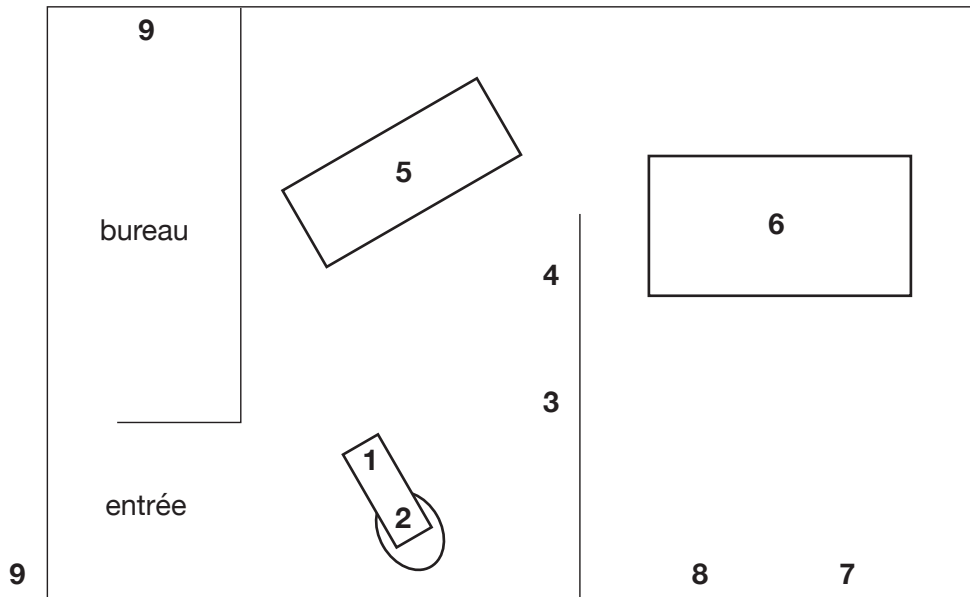

Emmanuelle Lainé

Opening

Friday 08.03.2024, 18:00

Opening hours

09.03–04.05.24, Tuesday–Saturday 14:00–18:00

Closed during the Easter holidays

29.03–02.04.2024

CIRCUIT

Centre d'art contemporain
av. de Montchoisi 9 (accès quai Jurigoz)
CP 303, CH-1001 Lausanne
+41 21 601 41 70
www.circuit.li

1 *We Put the Sun in Your Glasses*, 2024
Lambda print, book (Frances A. Yates, *L'art de la mémoire*, Gallimard 1975)
30 × 25 × 5 cm

2 untitled, 2018
camping bed, garden compost
260 × 150 × 40 cm

3 untitled, 2019
clothing, hooks, dinner plate, garden compost
variable dimensions

4 untitled (site-specific installation), 2024
wall-mounted photograph on blue back
380 × 724 cm

5 *We're that Little Extra Spice that Makes Existence Extra Nice*, 2023-2024
prints on aluminium, ring lamps, rocks
350 × 280 × 200 cm

6 *Budget Friendly Adrenaline Rush*, 2024
corrugated sheet metal, stainless steel tubes, metal
curtains, various objects
470 × 240 × 180 cm

7 *We're the Sauce on Your Steak*, 2023-2024
prints on aluminium, perforated metal sheets, lamps,
various objects
200 × 240 × 80 cm

8 *We're the Cream in Your Cake*, 2023-2024
prints on aluminium, perforated metal sheets, lamps,
various objects
200 × 240 × 80 cm

9 *We're the Lace on the Nightgown*, 2023
color photography
Éditions Circuit, 2024   during the exhibition 35.- / copy
exhibition poster F4   after the exhibition 50.- / copy