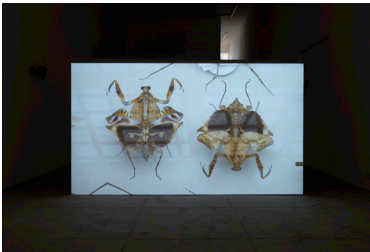

List of works

Front gallery

Jeffrey Stuker
Wet Season, Dry Season, 2024
4K ProRes video
5 minutes, looped
Edition 1/3 + 2 AP

Jeffrey Stuker
Parks Road, OXI 3PW, August 4, 2022, 2024
Sound, four speakers
10 minutes, looped
Edition 1/3 + 2 AP

Back gallery

Jeffrey Stuker
From a Defoliated Monograph I, 2024
80 Kodak ektar transparencies, Hasselblad PCP-80 Slide Projector
Dimensions variable

Jeffrey Stuker
From a Defoliated Monograph II, 2024
80 Kodak ektar transparencies, Hasselblad PCP-80 Slide Projector
Dimensions variable