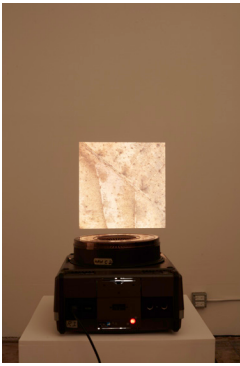

Back gallery

Jeffrey Stuker
From a Defoliated Monograph I, 2024
80 Kodak ektar transparencies, Hasselblad PCP-80 Slide Projector
Dimensions variable

Jeffrey Stuker
From a Defoliated Monograph II, 2024
80 Kodak ektar transparencies, Hasselblad PCP-80 Slide Projector
Dimensions variable