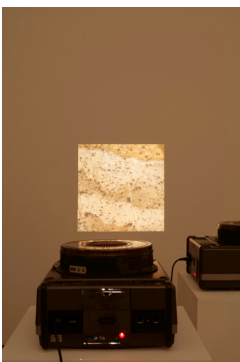

List of works

Front gallery

Jeffrey Stuker
Wet Season, Dry Season, 2024
4K ProRes video
5 minutes, looped
Edition 1/3 + 2 AP

Jeffrey Stuker
Parks Road, OXI 3PW, August 4, 2022, 2024
Sound, four speakers
10 minutes, looped
Edition 1/3 + 2 AP

Back gallery

Jeffrey Stuker
From a Defoliated Monograph I, 2024
80 Kodak ektar transparencies, Hasselblad PCP-80 Slide Projector
Dimensions variable

Jeffrey Stuker
From a Defoliated Monograph II, 2024
80 Kodak ektar transparencies, Hasselblad PCP-80 Slide Projector
Dimensions variable