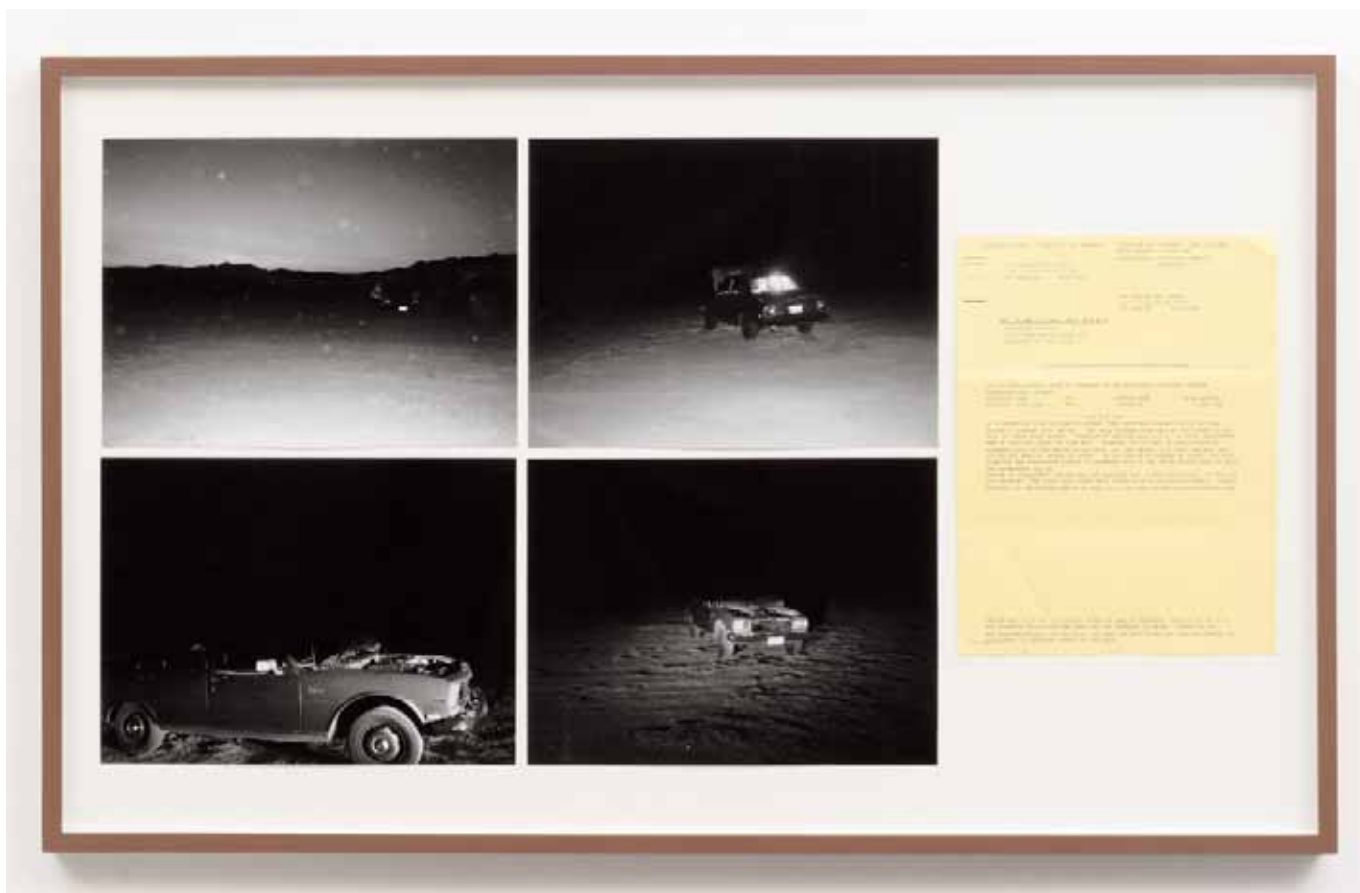

GALERIE KAMM Edgar Arceneaux "Morgan Fisher's Peugeot 03/24/06", 2007, 4 bw photos, document, framed 53 x 86 cm