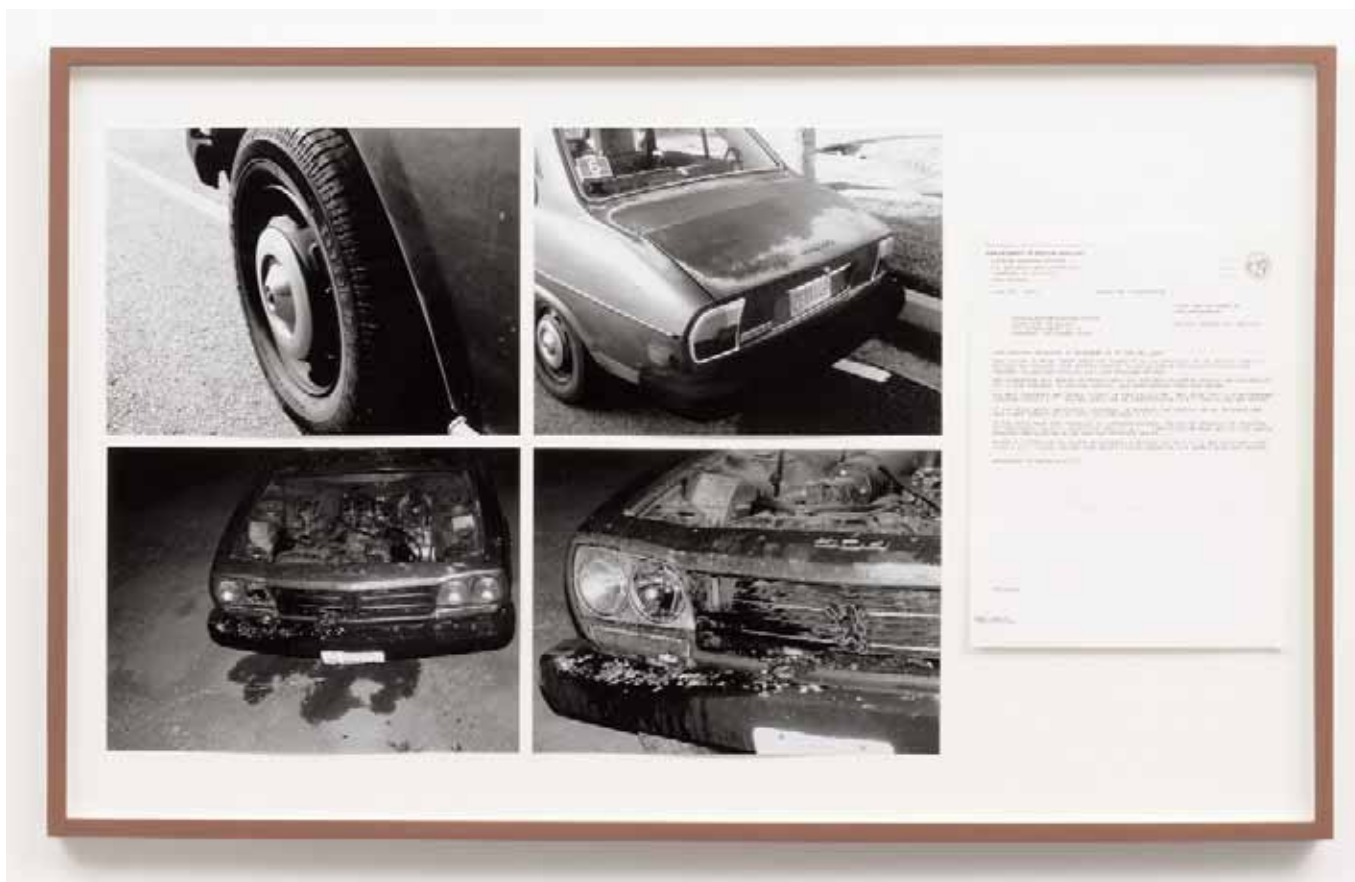

GALERIE KAMM Edgar Arceneaux "Morgan Fisher's Peugeot 01/06/06", 2007, 4 bw photos, document, framed 53 x 86 cm