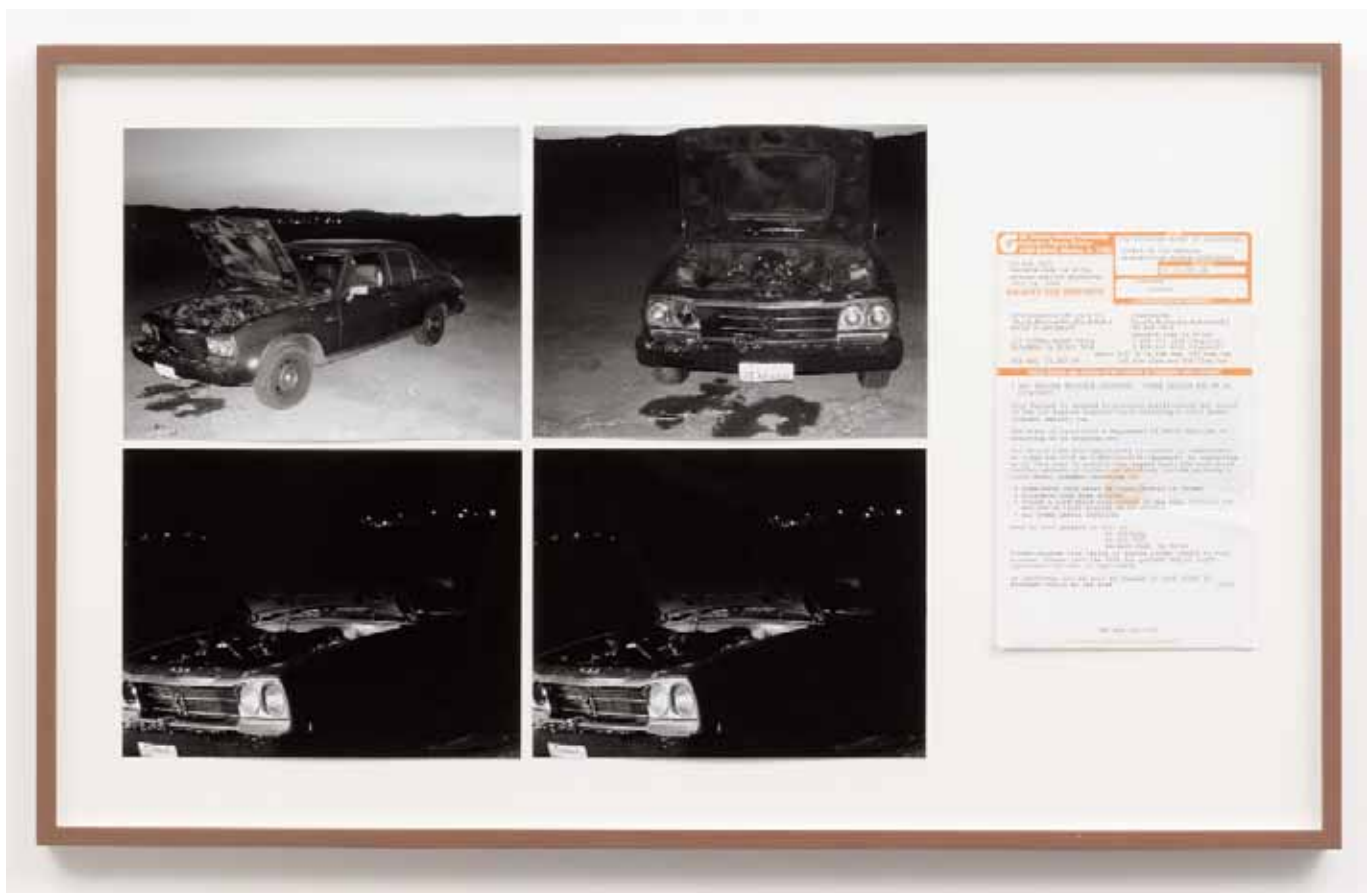

GALERIE KAMM Edgar Arceneaux "Morgan Fisher's Peugeot 06/14/06", 2007, 4 bw photos, document, framed 53 x 86 cm

GALERIE KAMM Edgar Arceneaux "Morgan Fisher's Peugeot 07/28/06", 2007, 4 bw photos, document, framed 53 x 86 cm