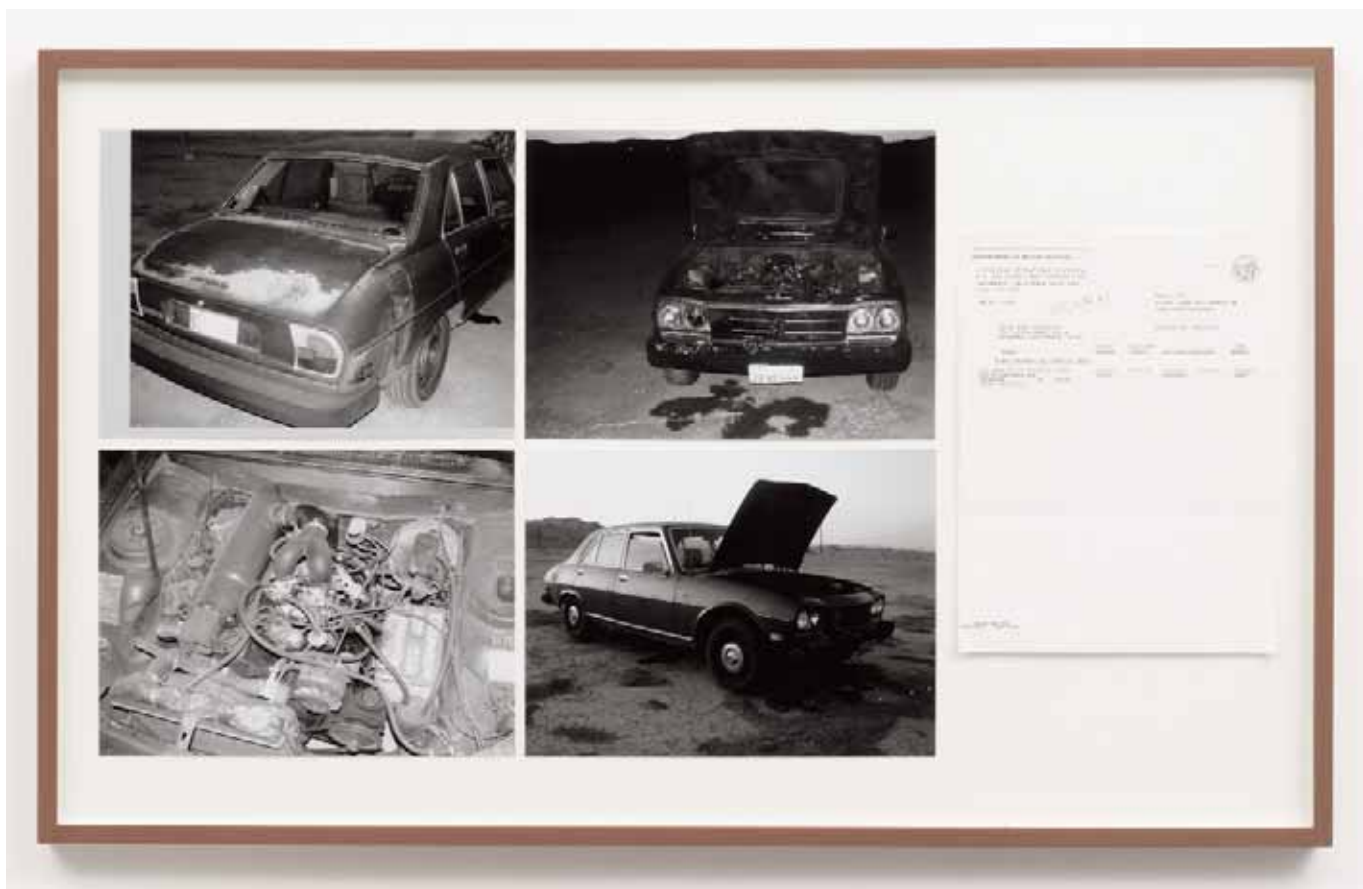

GALERIE KAMM Edgar Arceneaux "The big wheel keeps on turning", 2007, slide projection / mirror, 77 slides