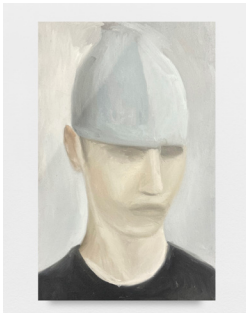

ONSEN CONFIDENTIAL - CHECKLIST

ARTHUR MARIE
Untitled, 2022
 Signed and dated
 Oil on canvas
 44 x 35 cm
 17 3/8 x 13 3/4 in
 Courtesy of Fitzpatrick Gallery and the artist

ARTHUR MARIE
Untitled, 2022
 Signed and dated
 Oil on canvas
 42 x 30 cm
 16 1/2 x 11 3/4 in
 Courtesy of Fitzpatrick Gallery and the artist

ARTHUR MARIE
Untitled, 2022
 Signed and dated
 Oil on canvas
 35 x 25 cm
 13 3/4 x 9 7/8 in
 Courtesy of Fitzpatrick Gallery and the artist

F I T Z P A T R I C K

ONSEN CONFIDENTIAL - CHECKLIST

ARTHUR MARIE
Untitled, 2022
Signed and dated
Oil on canvas
35 x 22 cm
13 3/4 x 8 5/8 in
Courtesy of Fitzpatrick Gallery and the artist

ARTHUR MARIE
Déclassé, 2023
Signed and dated
Oil on canvas
27 x 19 cm
10 5/8 x 7 1/2 in
Courtesy of Fitzpatrick Gallery and the artist

COOPER JACOBY
Ruminator (play dead), 2023
Polyurethane paint, galvanized steel, stainless steel, silicone, bone, photo-polymer, electronics
31 x 74 x 20.5 cm
12 1/4 x 29 1/8 x 8 1/8 in
Courtesy of Fitzpatrick Gallery and the artist