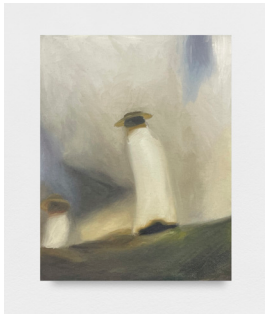

ONSEN CONFIDENTIAL - CHECKLIST

ARTHUR MARIE
Untitled, 2022
 Signed and dated
 Oil on canvas
 44 x 35 cm
 17 3/8 x 13 3/4 in
 Courtesy of Fitzpatrick Gallery and the artist

ARTHUR MARIE
Untitled, 2022
 Signed and dated
 Oil on canvas
 42 x 30 cm
 16 1/2 x 11 3/4 in
 Courtesy of Fitzpatrick Gallery and the artist

ARTHUR MARIE
Déclassé, 2023
Signed and dated
Oil on canvas
27 x 19 cm
10 5/8 x 7 1/2 in
Courtesy of Fitzpatrick Gallery and the artist

COOPER JACOBY
Ruminator (play dead), 2023
Polyurethane paint, galvanized steel, stainless steel, silicone, bone, photo-polymer, electronics
31 x 74 x 20.5 cm
12 1/4 x 29 1/8 x 8 1/8 in
Courtesy of Fitzpatrick Gallery and the artist