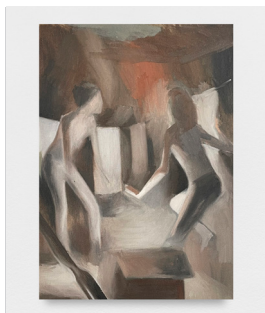

ONSEN CONFIDENTIAL - CHECKLIST

ARTHUR MARIE
Untitled, 2022
 Signed and dated
 Oil on canvas
 44 x 35 cm
 17 3/8 x 13 3/4 in
 Courtesy of Fitzpatrick Gallery and the artist

ARTHUR MARIE
Untitled, 2022
 Signed and dated
 Oil on canvas
 42 x 30 cm
 16 1/2 x 11 3/4 in
 Courtesy of Fitzpatrick Gallery and the artist

ARTHUR MARIE
Déclassé, 2023
Signed and dated
Oil on canvas
27 x 19 cm
10 5/8 x 7 1/2 in
Courtesy of Fitzpatrick Gallery and the artist

COOPER JACOBY
Ruminator (play dead), 2023
Polyurethane paint, galvanized steel, stainless steel, silicone, bone, photo-polymer, electronics
31 x 74 x 20.5 cm
12 1/4 x 29 1/8 x 8 1/8 in
Courtesy of Fitzpatrick Gallery and the artist