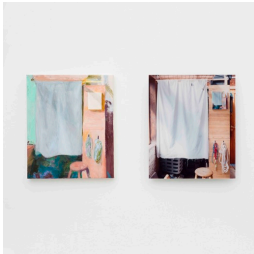

ARTHUR MARIE
Déclassé, 2023
Signed and dated
Oil on canvas
27 x 19 cm
10 5/8 x 7 1/2 in
Courtesy of Fitzpatrick Gallery and the artist

COOPER JACOBY
Ruminator (play dead), 2023
Polyurethane paint, galvanized steel, stainless steel, silicone, bone, photo-polymer, electronics
31 x 74 x 20.5 cm
12 1/4 x 29 1/8 x 8 1/8 in
Courtesy of Fitzpatrick Gallery and the artist

2023

oil on canvas, c print

30.5 x 25.4 cm, 30.5 x 25.4 cm

YN_IN_24_01

野沢 裕 YUTAKA NOZAWA

CANVAS CANVAS #05

2024

oil on canvas, c print