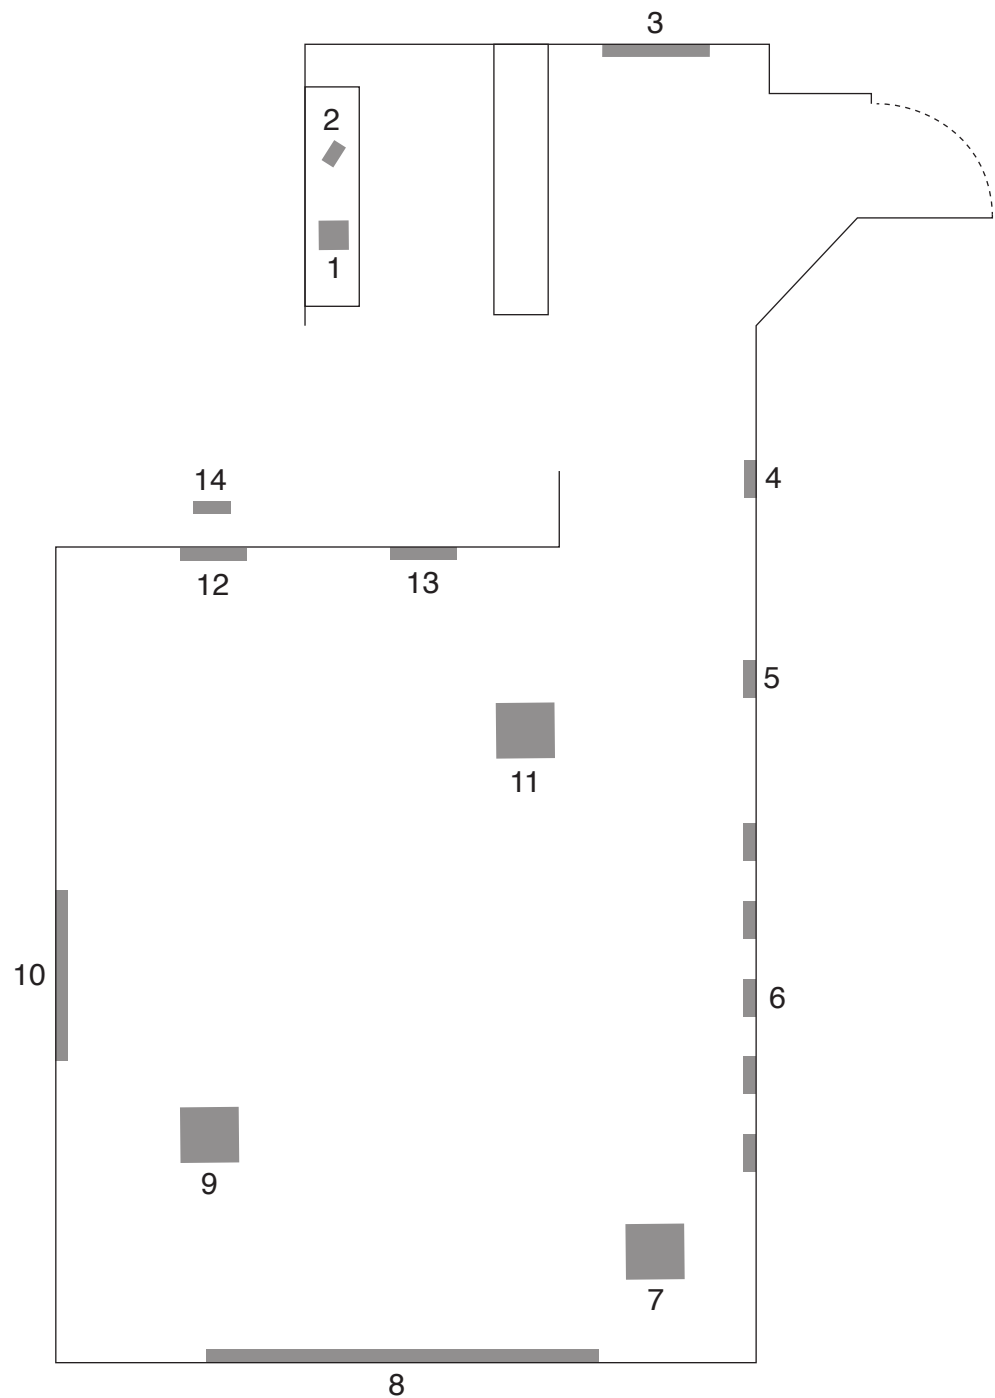

**"Onsen Confidential the Final"**

Mai Endo, Chen Qilin, Puck Verkade, Takuya Yamashita

「温泉大作戦 the Final」

遠藤麻衣、チェン・キリン、プック・フェルカーダ、山下拓也

—  
2024/4/6 - 2024/4/21

1. Takuya Yamashita / Stack of DM chan (Daily Melancholy) 1 / 2024 / Woodblock print on Kent paper with oil paint, acrylic box (Image by Niwako Onta) / 30x30x21cm
2. Takuya Yamashita / Stack of DM chan 2 / 2024 / Woodblock print on Kent paper with oil paint, acrylic box (Image by Niwako Onta) / 42.5x21.5x9cm
3. Mai Endo / Resembling Snake 4: Tamago-Maru / 2020 / Single channel video / 19min 57sec / ed.5
4. Mai Endo / Ritual of Omega and Alpha: Moonrise / 2024 / Chromogenic print / 24.2x16cm / ed.10
5. Puck Verkade / Ignorance breeds suffering / 2024 / Watercolor on watercolor paper / 32x24cm
6. Puck Verkade / Unborn Monster Egg series / 2022 / Collage (gouache pastel on watercolor paper) / 32x24cm
7. Takuya Yamashita / Stack of DM chan 3 / 2024 / Woodblock print on Kent paper with oil paint, nails (Image by Niwako Onta) / 29.6x16.6x6cm
8. Chen Qilin / River, River / 2005 / Video / 16:00 / ed.5
9. Takuya Yamashita / Stack of DM chan (Daily Melancholy) 2 / 2024 / Woodblock print on Kent paper with oil paint, nails (Image by Niwako Onta) / 21.5x21.5x14cm
10. Puck Verkade / Unborn / 2021 / Video, loop / 5:00 / ed.5
11. Takuya Yamashita / Stack of DM chan 1 / 2024 / Woodblock print on Kent paper with oil paint, nails (Image by Niwako Onta) / 42.5x29.5x9.5cm
12. Mai Endo / Ritual of Omega and Alpha: Alpha and Omega / 2024 / Chromogenic print / 16x24.2cm / ed.10
13. Mai Endo / Ritual of Omega and Alpha: Offspring / 2024 / Chromogenic print / 16x24.2cm / ed.10
14. Puck Verkade / Your actions have consequences / 2024 / Watercolor on watercolor paper / 32x24cm