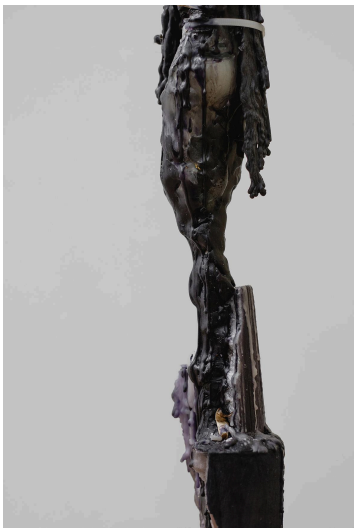

# Kaiserwache

*average poems sound best at midnight*

Nina Rieben

March 08 - April 14, 2024

Opening: Friday, March 08 at 19h

Photography by Christina Sperling / Courtesy of the artist and Kaiserwache

Intention Ghosts (retitled), 2021/24, series, candle remnants, wax, armatures, various materials, dimensions variable

Intention Ghosts (retitled), 2021/24, series, candle remnants, wax, armatures, various materials, dimensions variable

Intention Ghosts (retitled), 2021/24, series, candle remnants, wax, armatures, various materials, dimensions variable (detail)

Intention Ghosts (retitled), 2021/24, series, candle remnants, wax, armatures, various materials, dimensions variable (detail)

Intention Ghosts (retitled), 2021/24, series, candle remnants, wax, armatures, various materials, dimensions variable (detail)