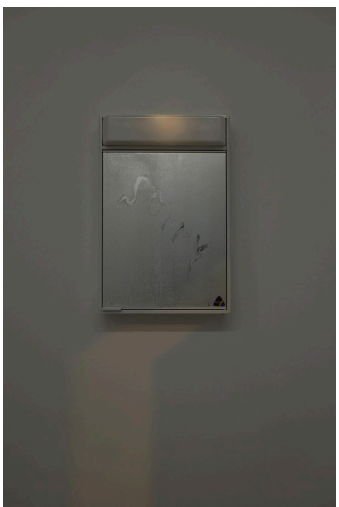

Intention Ghosts (retitled), 2021/24, series, candle remnants, wax, armatures, various materials, dimensions variable (detail)

Intention Ghosts (retitled), 2021/24, series, candle remnants, wax, armatures, various materials, dimensions variable (detail)

Schatten einer Fotografie, 2020, pigment print, framed, 30 x 42 x 1.5 cm

Schatten einer Fotografie, 2020, pigment print, framed, 30 x 42 x 1.5 cm

sorry, 2024, ready-made, varnish, tag, 70 x 40 x 15 cm

sorry, 2024, ready-made, varnish, tag, 70 x 40 x 15 cm