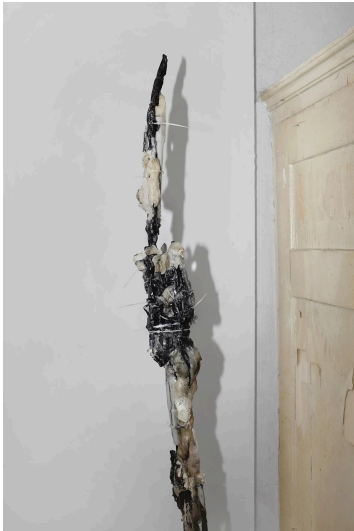

# Kaiserwache

*average poems sound best at midnight*

Nina Rieben

March 08 - April 14, 2024

Opening: Friday, March 08 at 19h

Photography by Christina Sperling / Courtesy of the artist and Kaiserwache

Intention Ghosts (retitled), 2021/24, series, candle remnants, wax, armatures, various materials, dimensions variable

Intention Ghosts (retitled), 2021/24, series, candle remnants, wax, armatures, various materials, dimensions variable

Intention Ghosts (retitled), 2021/24, series, candle remnants, wax, armatures, various materials, dimensions variable (detail)

Intention Ghosts (retitled), 2021/24, series, candle remnants, wax, armatures, various materials, dimensions variable (detail)

Intention Ghosts (retitled), 2021/24, series, candle remnants, wax, armatures, various materials, dimensions variable (detail)