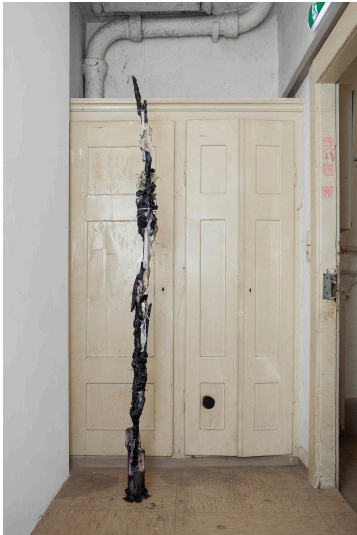

# Kaiserwache

*average poems sound best at midnight*

Nina Rieben

March 08 - April 14, 2024

Opening: Friday, March 08 at 19h

Photography by Christina Sperling / Courtesy of the artist and Kaiserwache

Intention Ghosts (retitled), 2021/24, series, candle remnants, wax, armatures, various materials, dimensions variable

Intention Ghosts (retitled), 2021/24, series, candle remnants, wax, armatures, various materials, dimensions variable

Intention Ghosts (retitled), 2021/24, series, candle remnants, wax, armatures, various materials, dimensions variable (detail)

Intention Ghosts (retitled), 2021/24, series, candle remnants, wax, armatures, various materials, dimensions variable (detail)

Intention Ghosts (retitled), 2021/24, series, candle remnants, wax, armatures, various materials, dimensions variable (detail)