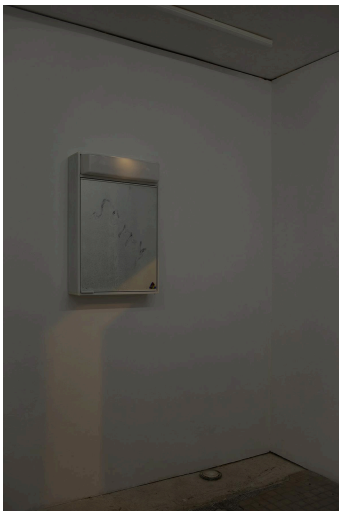

Intention Ghosts (retitled), 2021/24, series, candle remnants, wax, armatures, various materials, dimensions variable (detail)

Intention Ghosts (retitled), 2021/24, series, candle remnants, wax, armatures, various materials, dimensions variable (detail)

Schatten einer Fotografie, 2020, pigment print, framed, 30 x 42 x 1.5 cm

Schatten einer Fotografie, 2020, pigment print, framed, 30 x 42 x 1.5 cm

sorry, 2024, ready-made, varnish, tag, 70 x 40 x 15 cm

sorry, 2024, ready-made, varnish, tag, 70 x 40 x 15 cm