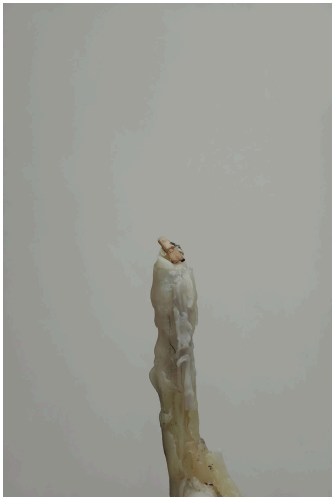

Schatten einer Fotografie, 2020, pigment print, framed, 30 x 42 x 1.5 cm

Schatten einer Fotografie, 2020, pigment print, framed, 30 x 42 x 1.5 cm

sorry, 2024, ready-made, varnish, tag, 70 x 40 x 15 cm

sorry, 2024, ready-made, varnish, tag, 70 x 40 x 15 cm

sorry, 2024, readymade, varnish, tag, 70 x 40 x 15 cm (detail)

sorry, 2024, readymade, varnish, tag, 70 x 40 x 15 cm (detail)

Intention Ghosts (retitled), 2021/24, series, candle remnants, wax, armatures, various materials, dimensions variable

Intention Ghosts (retitled), 2021/24, series, candle remnants, wax, armatures, various materials, dimensions variable (installation view)

Intention Ghosts (retitled), 2021/24, series, candle remnants, wax, armatures, various materials, dimensions variable (detail)