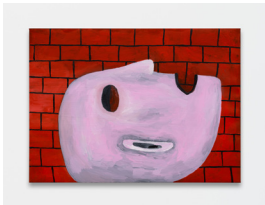

HANNAH HOFFMAN

Raphaela Simon,
Echo (May 11 - June 22, 2024)

Raphaela Simon, *Zentrifuge (Centrifuge)*, 2024
Oil on canvas
78 ¾ x 68 7/8 inches (200 x 175 cm)
(RS10122)

Raphaela Simon, *Frosch (Frog)*, 2024
Oil on canvas
78 ¾ x 68 7/8 inches (200 x 175 cm)
(RS10111)

Raphaela Simon, *Blaues Blut (Blue Blood)*, 2023
Oil on canvas
76 ¾ x 68 7/8 inches (195 x 175 cm)
(RS10112)

Raphaela Simon, *Vertigo*, 2024
Oil on canvas
78 ¾ x 66 7/8 inches (200 x 170 cm)
(RS10120)

HANNAH HOFFMAN

Raphaela Simon, *Zärtlichkeit (Tenderness)*, 2024
Oil on canvas
78 $\frac{3}{4}$ x 66 $\frac{7}{8}$ inches (200 x 170 cm)
(RSI0121)

Raphaela Simon, *Schlafplatz (Sleeping Place)*, 2024
Oil on canvas
31 $\frac{1}{2}$ x 43 $\frac{1}{4}$ inches (80 x 110 cm)
(RSI0118)