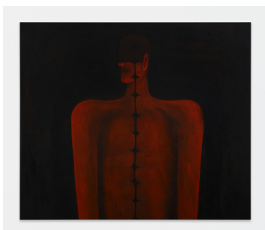

Raphaela Simon, *Spalte (Split)*, 2024
Oil on canvas
66 $\frac{7}{8}$ x 78 $\frac{3}{4}$ inches (170 x 200 cm)
(RSI0123)