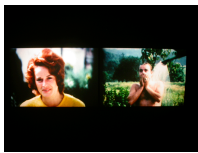

NINA HOFFMANN

FUNDAMENT

2012, 2-channel slide projection, colour, 2 x 78 slides, size variable

1/4 + 1AP