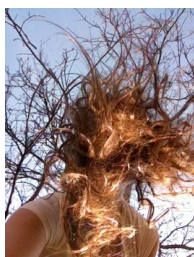

**AGNIESZKA BRZEZANSKA** BACK TO THE GARDEN

**POLLEN IN THE PUDDLE**

2010, digital c-print, site-specific installation, 90 x 140 cm  
3 + 1AP

**UNTITLED**

2011, inkjet print / cotton paper, wood, scroll 320 x 93 cm, photo 149 x 84 cm  
3 + 1AP