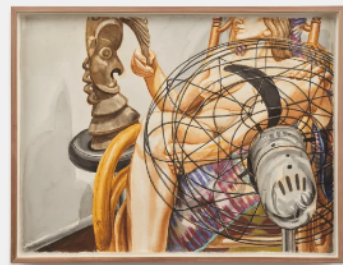

Philip Pearlstein
Nude with Fan and African Drum
1999
Watercolor on paper
Paper Dimensions:
22 1/2 x 30 in
(57.1 x 76.2 cm)
Framed Dimensions:
24 1/4 x 31 1/2 x 1 3/4 in
(61.6 x 80 x 4.4 cm)
(PEAPH002)