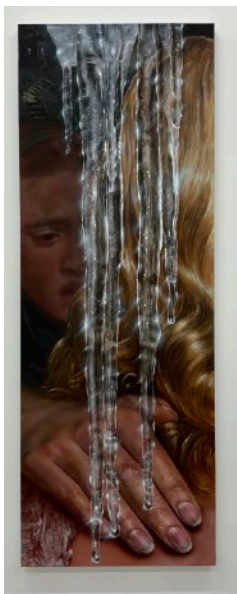

Trey Abdella
Cold Shoulder
2024
Acrylic on linen
56 x 20 in
142.2 x 50.8 cm
(ABDTR023)