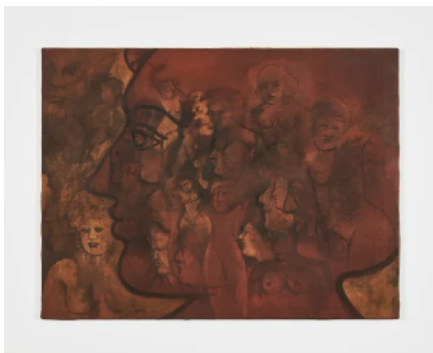

Anita Steckel
Untitled
c. 1967
Oil on canvas
30 x 40 in
76.2 x 101.6 cm
(STEAN001)