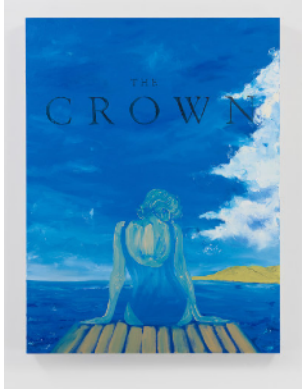

Jeanette Mundt
Unpredictable and Possessive
2024
Oil on canvas
48 x 36 in
121.9 x 91.4 cm
(MUNJE001)