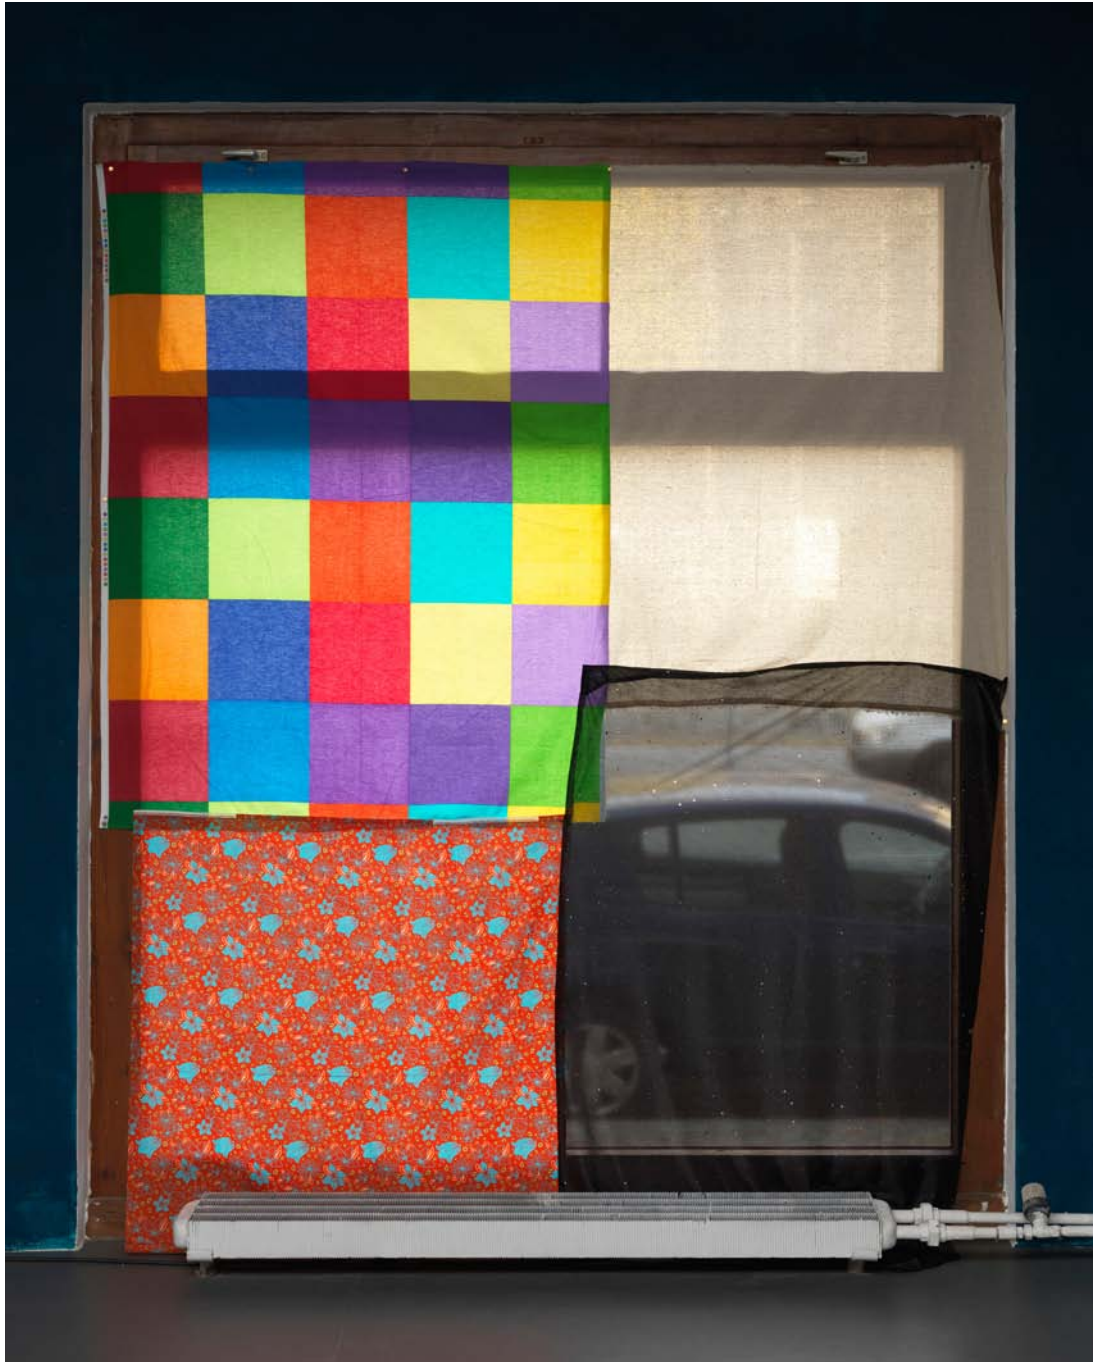

GALERIE KAMM

**AMY
GRANAT**

AMY GRANAT exhibition view COWFINGERS AND MOSQUITOPIE, 2012, Galerie Kamm, Berlin

AMY GRANAT CAT, LOBSTER, ELK #1, 2012, 16 mm film, 2:45 min, loop, bw, no sound, size variable

AMY GRANAT exhibition view COWFINGERS AND MOSQUITOPIE, 2012, Galerie Kamm, Berlin

AMY GRANAT COAT OF MANY COLOURS #3, 2012, fabrics, approx. 240 x 180 cm

AMY GRANAT COAT OF MANY COLOURS #2, 2012, fabrics, approx. 240 x 180 cm

AMY GRANAT GHOST STRIPES #1, ROLLS AND RIPPLES, GHOST STRIPES #2, MOON RINGS #2, MOON RINGS #1, 2011/12, Installation

AMY GRANAT GHOST STRIPES #1, 2011/12, gelatin silver print, painted frame, 17 x 24 cm, framed 33 x 33 cm

AMY GRANAT ROLLS AND RIPPLES, 2012, photogram, photograph, chemical drawing, painted frame, framed 29 x 30 cm

AMY GRANAT GHOST STRIPES #2, 2011/12, gelatin silver print, painted frame 17 x 24 cm, framed 33 x 33 cm