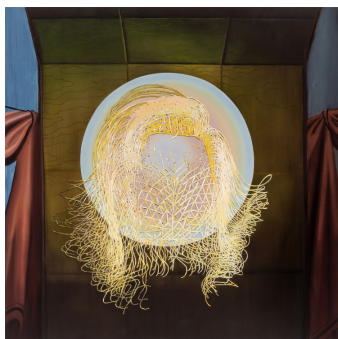

Claire Lehmann
The Wings
2024
Oil on linen on panel
18 x 14 inches

Claire Lehmann
Leaven
2023-24
Oil on canvas on panel
30 x 24 inches

Claire Lehmann
Hortus Conclusus
2023-24
Oil on panel
20 x 20 inches

Claire Lehmann
Diviner
2023-24
Oil on canvas on panel
16 x 12 inches

Claire Lehmann
Fontanel
2023-24
Oil on panel
27.5 x 20 inches

Claire Lehmann
The Test
2024
Oil on canvas on panel
20 x 30 inches

Claire Lehmann
Perruque
2024
Oil on panel
16 x 16 inches

Claire Lehmann
Lineage
2024
Oil on panel
11 x 14 inches