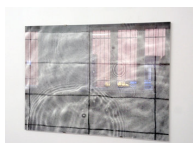

ANNETTE RUENZLER FAIRE LA BIÈSE

KLEINE GRUPPE
2013, ceramic, chalk, wood, mirror
24 x 65 x 20.5 cm

EINZELN 1.1
2013, ceramic, chalk, wood
15 x 27 x 20 cm

LUCKY STAR
2013, archive pigment print, framed 41 x 54 cm
1/3 + 1AP

OHNE TITEL / UNTITLED
2013, light bulbs, glasses, cable, lustre terminals
size variable

OHNE TITEL (SPACE)
2013, archive pigment print
78 x 105.5 cm
1/3 + 1AP

VASE 1
2013, glazed ceramic, headphone, MP3 Player, sound
90 x 35 x 35 cm