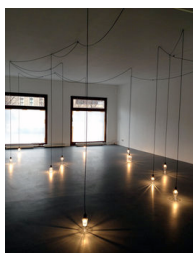

ANNETTE RUENZLER FAIRE LA BIÈSE

KLEINE GRUPPE
2013, ceramic, chalk, wood, mirror
24 x 65 x 20.5 cm

EINZELN 1.1
2013, ceramic, chalk, wood
15 x 27 x 20 cm

LUCKY STAR
2013, archive pigment print, framed 41 x 54 cm
1/3 + 1AP

OHNE TITEL / UNTITLED
2013, light bulbs, glasses, cable, lustre terminals
size variable

OHNE TITEL (SPACE)
2013, archive pigment print
78 x 105.5 cm
1/3 + 1AP

VASE 1
2013, glazed ceramic, headphone, MP3 Player, sound
90 x 35 x 35 cm