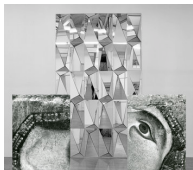

UNTITLED
2013, digital print / poster paper, wallpaper installation
300 x 339 cm (proportional)
1/2 + 1AP