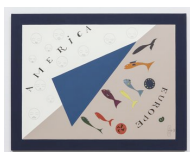

PAVEL PEPPERSTEIN

STUDIES OF AMERICAN SUPREMATISM (AMERICA EUROPE)

2013, acrylic on canvas, 70 x 90 cm