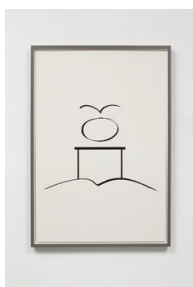

2013, acrylic on canvas, 60 x 80 cm

OFFICE

KARL LARSSON

-ING

2013, silkscreen print, marker, 84 x 58 x 4 cm, framed

KARL LARSSON

SAUNDERS WATERFORD SERIES (BIRTHDAY)

2013, silkscreen print, 84 x 58 x 4 cm, framed

KARL LARSSON

WE SEE A GROWING HUNGER, HOSTILITY, WHEN THEY ARE NOT
TREATED SERIOUSLY

2013, silkscreen print, marker, 84 x 58 x 4 cm, framed

KARL LARSSON

I WANT TO LIVE WITH THE CONSEQUENCES OF MY ACTIONS (ME 2!)
[+ DRAWING OF A TREE]

2013, silkscreen print, drawing, 84 x 58 x 4 cm, framed

KARL LARSSON

INVOLVEMENT, SEPTEMBER 2013

2013, silkscreen print, 84 x 58 x 4 cm, framed

KITCHEN

CHARLIE HAMMOND

WHEELIE BIN CHAIR (COMMERCIAL / GENERAL HOUSEHOLD WASTE
2)