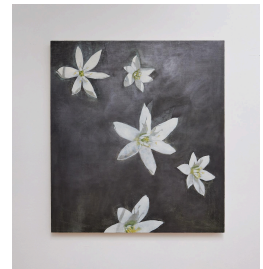

Iowa

Madeline Casteel
Town
May 11 - June 9, 2024

Madeline Casteel
Assistant
2022
Oil and graphite on linen mounted on plywood panel
8 1/2 × 14 inches

Madeline Casteel
Church
2024
Oil on linen mounted to wood panel
28 × 25 1/2 inches

Madeline Casteel
Star of Bethlehem
2024
Oil on linen mounted to wood panel
28 × 25 1/2 inches

Madeline Casteel
Car
2024
Oil and graphite on canvas mounted to wood panel
12 x 12 inches

Madeline Casteel
Donkey
2024
Oil on canvas mounted on plywood panel
14 x 8 1/2 inches