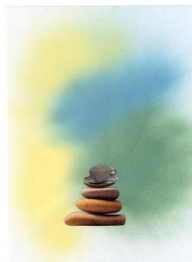

MATING MUD

2012, bw copy, found paper, water colour, spray paint / paper, 27.7 x 22.7 cm,
framed 37 x 30 cm

AFTER A SHORT TIME YOUR TENSION DRAINS AWAY. YOUR FACIAL FEATURES SMOOTH OUT
2012, colour copy, bw copy, bbp / paper, 42 x 29.5 cm

FLOW ON, FLOW ON IN NEVER-CEASING COURSE
2012, spray paint, found paper, bw copy, colour copy / paper, 42 x 29.7 cm

TIME OUT
2012, found paper, spray paint / paper, 29.7 x 21 cm

GOLD GLITTER
2012, bw photocopy, colour photocopy, collage, 42 x 29,5 cm, framed 45,5 x 33,5 cm