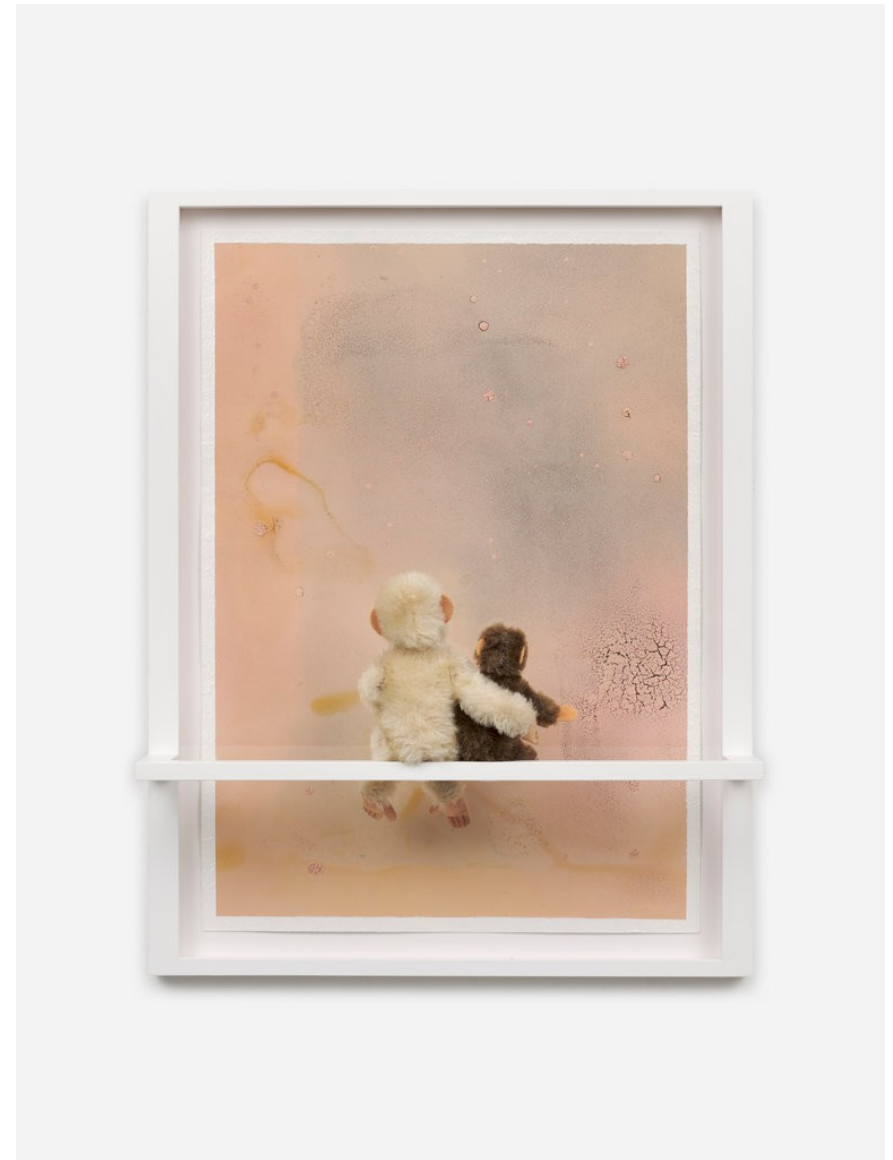

RUTTKOWSKI;68

*for further information please
contact: info@ruttkowski68.com*

**Philip Emde
. Child Care .**

2024

acrylic on paper, steiff animals, framed
44 x 33 x 10 cm, 17 3/8 x 13 x 3 7/8 in
unique