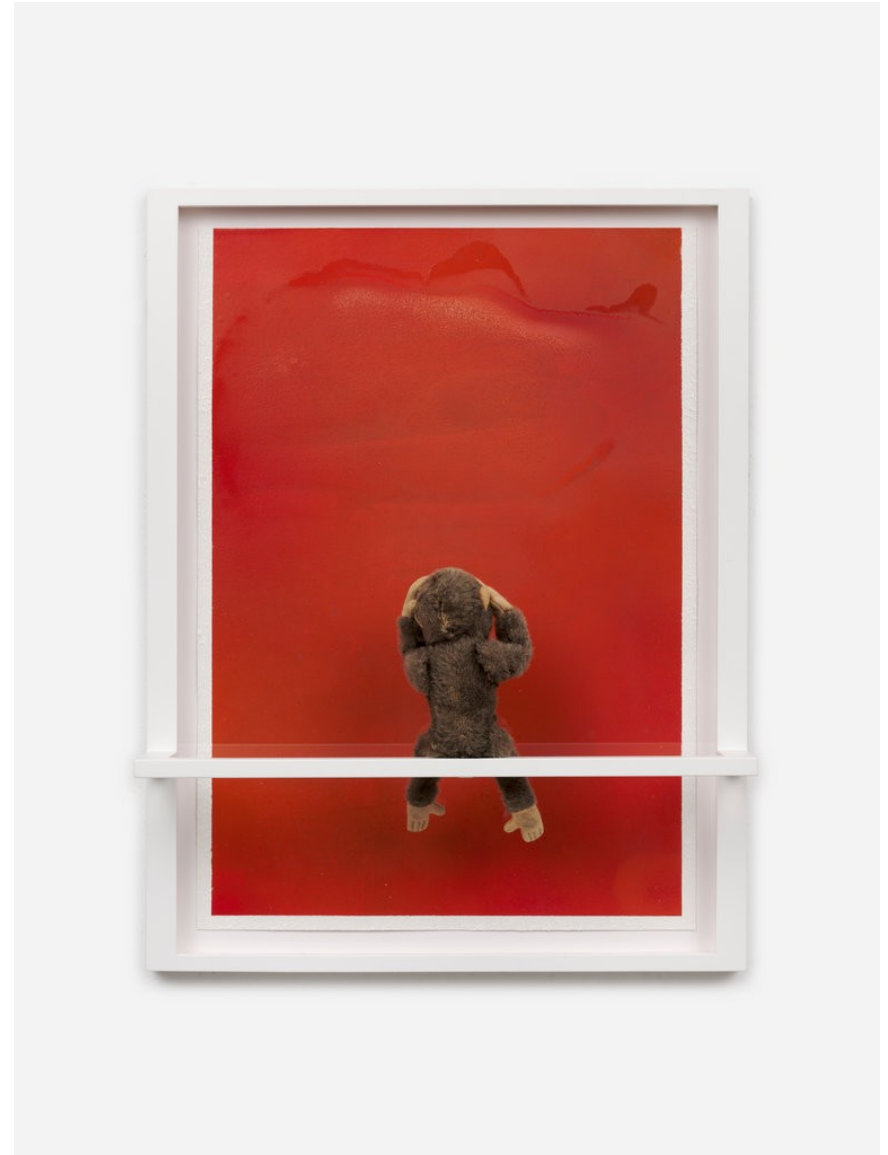

PUTTKOWSKI; 68

PHILIP EMDE
*. Two Sides .. of
the Story .*

Philip Emde (b.1976 in Mannheim, DE) presents his sixth solo exhibition . *Two Sides .. of the Story* . with Ruttkowski;68 in Paris.

. Emdiland .. – serving both as a studio and place of work as well as a habitat for an enormous and constantly growing collection of Steiff animals – represents a world of its own. Forming the core of Emde's work, it serves as a perpetual source of inspiration. Following on from the past exhibition in Düsseldorf under the title . *And .. What's your Story ...* , this time the two central narratives of his body of work are on view next to each other, inciting mutual exchanges between them. Details from . Emdiland .. show the animals in action and interaction with each other. As objects of contemplation, their painterly translation provides insights into a playful, morbid and multi-layered coexistence.

For the second series of works – *Affe vor Bild* – some animals leave their sanctuary to become contemplators themselves. Positioned in front of monochrome colour surfaces, their reactions – between delighted and shocked, concentrated and indifferent - tell stories about their attribution of perception, meaning and interpretation of art.

2024

acrylic on paper, steiff animals, framed

44 x 33 x 10 cm, 17 3/8 x 13 x 3 7/8 in

unique

RUTTKOWSKI;68

*for further information please
contact: info@ruttkowski68.com*

**Philip Emde
. BAD Kingdom .**

2024

acrylic on paper, steiff animal, framed
44 x 33 x 10 cm, 17 3/8 x 13 x 3 7/8 in
unique

RUTTKOWSKI;68

*for further information please
contact: info@ruttkowski68.com*

**Philip Emde
. LOOK .. What a beautiful PINK**