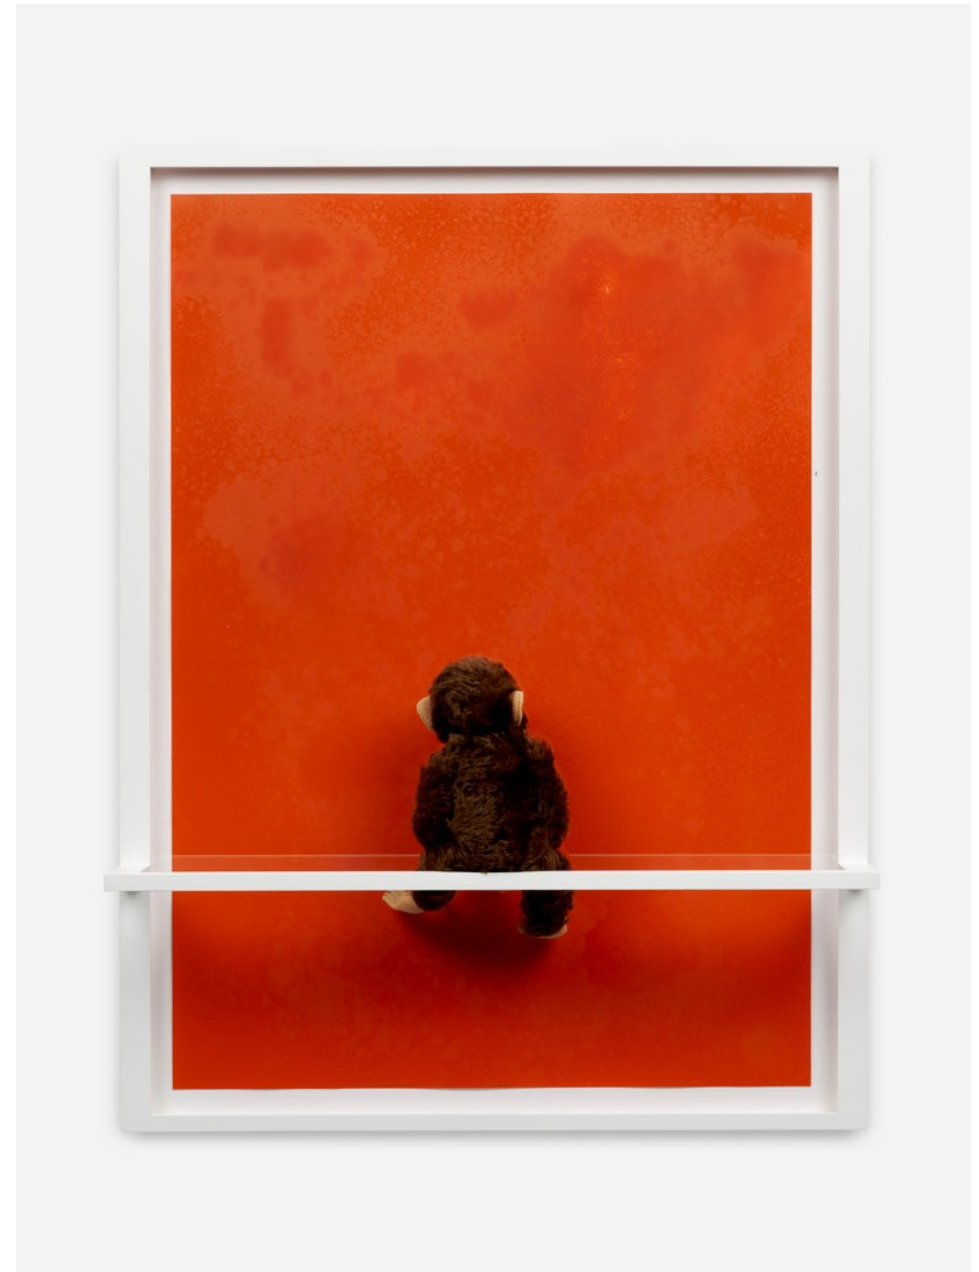

RUTTKOWSKI;68

*for further information please
contact: info@ruttkowski68.com*

**Philip Emde
. Chilled Orange .**

2024

acrylic on paper, steiff animal, framed
76 x 58 x 23 cm, 29 7/8 x 22 7/8 x 9 in
unique