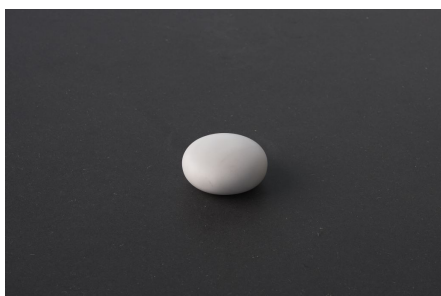

*Sphinx, 2024*

marble

56.5 x 34 x 14 cm

unique

*All works listed subject to availability and any applicable taxes*

**Toby Christian**  
*pH, 2020*  
marble  
12 x 25 x 6 cm  
unique

**Toby Christian**  
*14.01, 2019*  
marble  
7 x 12 x 17 cm  
unique