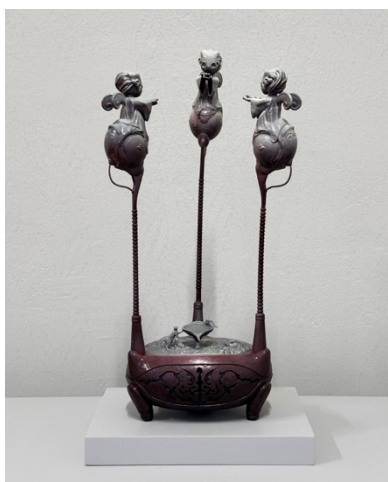

Genevieve Goffman

The Angel, 2024

Polyethylene Terephthalate Glycol, Waterford

Crystal

52.8 x 25 x 27.4 cm (20.8 x 9.9 x 10.8 in)

Radimir Koch

Cycle, 2024

White bronze, tin, ceramic
45.7 x 22.9 x 12.7 cm (18 x 9 x 5 in)

Karolina Szwed

Doomed to fail, 2024

Oil on canvas
130 x 100 cm (51.2 x 39.4 in)

Radimir Koch

3 Cute Watchers, 2024

Resin, acrylic, bronze finish
50 x 22 x 16 cm

Karolina Szwed

Kitchen crucible, 2024