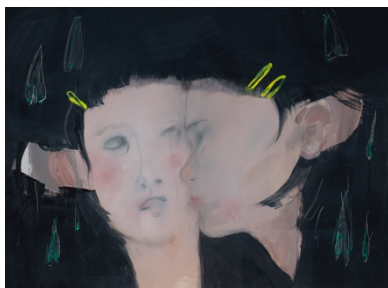

Karolina Szwed

Doomed to fail, 2024

Oil on canvas
130 x 100 cm (51.2 x 39.4 in)

Radimir Koch

3 Cute Watchers, 2024

Resin, acrylic, bronze finish
50 x 22 x 16 cm

Karolina Szwed

Kitchen crucible, 2024

Oil on canvas
120 x 100 cm (47.2 x 39.4 in)

Karolina Szwed

Lamb, 2024

Oil on canvas

60 x 80 cm (23.6 x 31.5 in)

Karolina Szwed

Ciekawe, co jedza/I wonder what they're eating,

2024