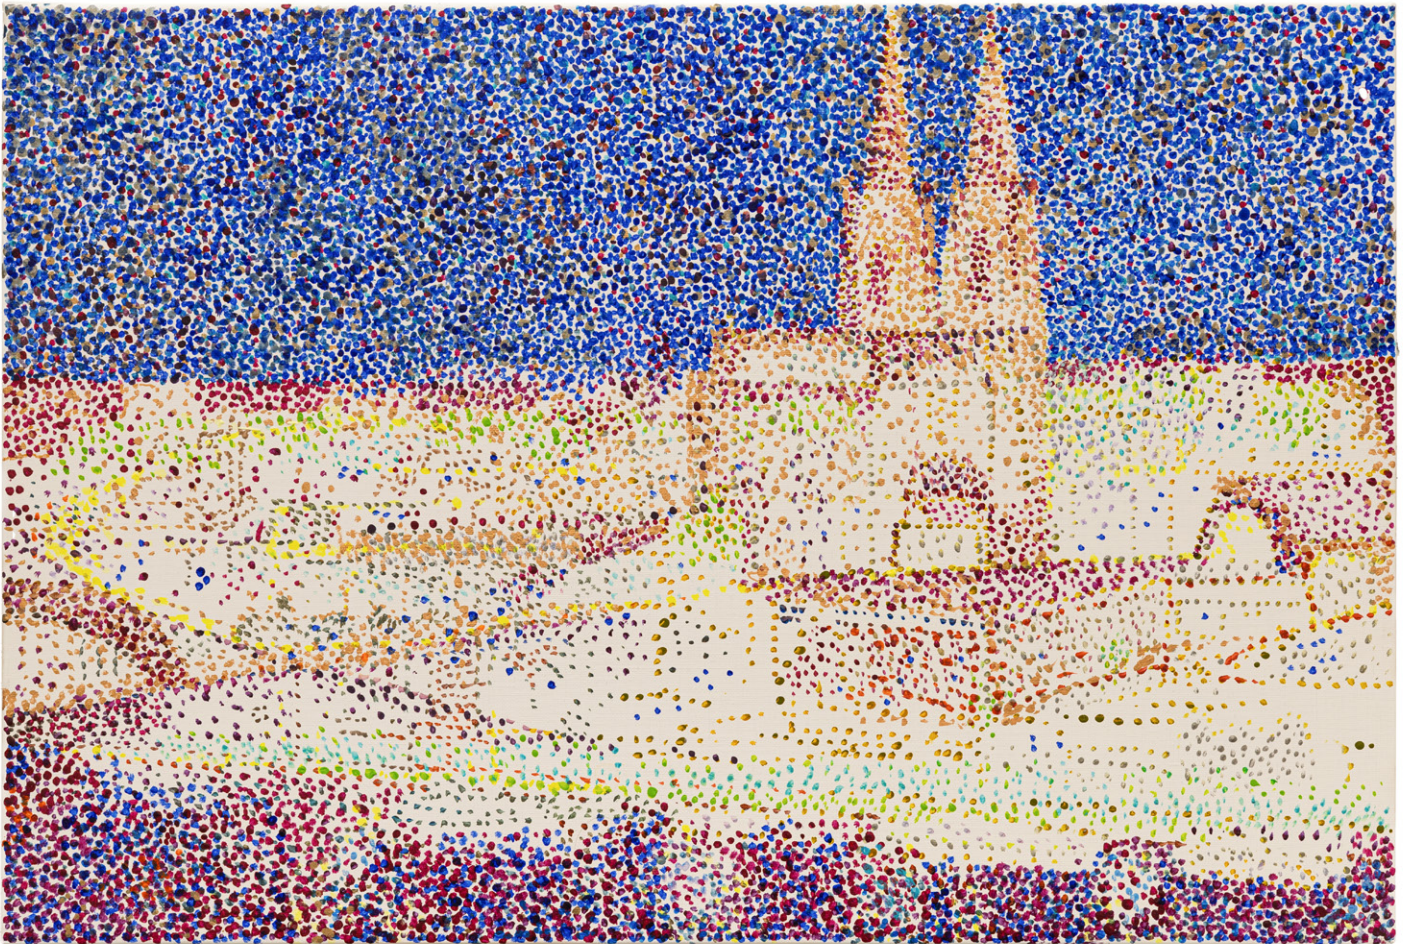

Ben Schumacher
"Peanut grinder", 2020
oil, collage, CDs on canvas
205 x 205 cm