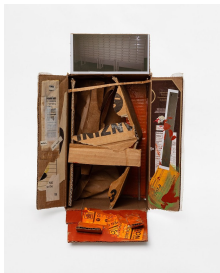

Kate Newby and u  
*project space 33 (More of this please)*  
White brass, aluminum, and packing tape  
5  $\frac{13}{16}$  x 6 x 7  $\frac{13}{16}$  inches

Elif Saydam and u  
*project space 35*  
Laminated plastic, found stickers, and packing tape  
4  $\frac{3}{4}$  x 4  $\frac{3}{4}$  x 6  $\frac{5}{8}$  inches

Nour Mobarak and u  
*project space 44 (\$300B)*  
Red india ink and packing tape  
6  $\frac{5}{8}$  x 6  $\frac{5}{8}$  x 9 inches

Georgia Dickie  
*Sporty Squid*, 2023  
Cardboard box with mixed media collage  
12 x 8 x 8 inches  
Courtesy of the artist and Cooper Cole, Toronto

Georgia Dickie  
*Pâté*, 2022  
Cardboard box with found cardboard, paint, paper  
collage, tape, and photograph  
16 x 10<sup>1/2</sup> x 8<sup>1/2</sup> inches  
Courtesy of the artist and Cooper Cole, Toronto