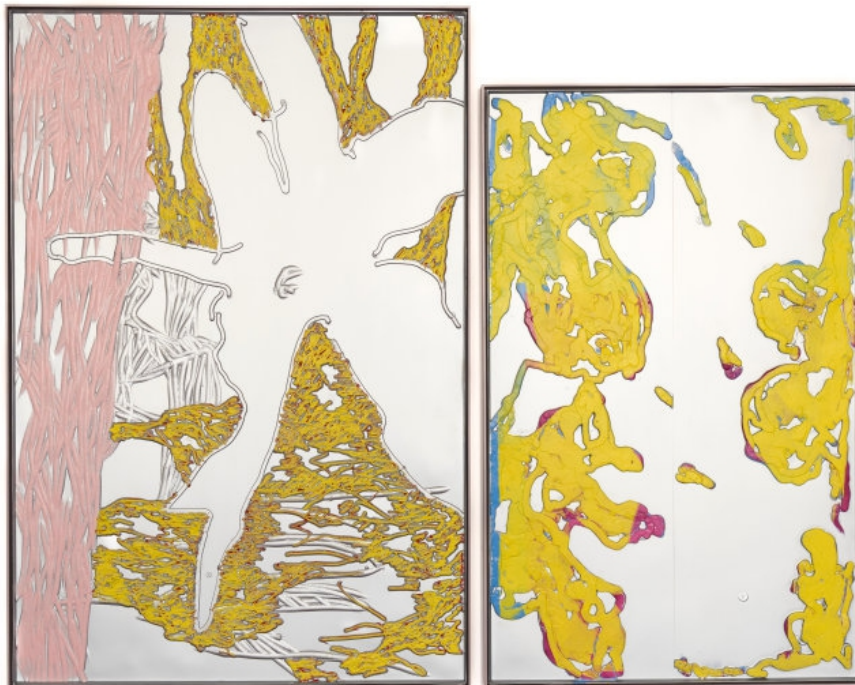

Vanessa Disler, Hannah Sophie Dunkelberg,
Ewa Partum, Vanessa Safavi
Secret Language

May 18 – June 22, 2024

List of works

Vanessa Disler
Sleep Script, 2023
graphite and acrylic on canvas
253 x 230 cm
99 5/8 x 90 1/2 in
(VD1)

Vanessa Disler
Sleep Script II, 2023
graphite and acrylic on canvas
156 x 200 cm
61 3/8 x 78 3/4 in
(VD2)

Hannah Sophie Dunkelberg
Jaune, en rêve, 2022
polystyrene, wooden frame
152 x 102 x 4 cm
59 7/8 x 40 1/8 x 1 5/8 in
(HSD25)

Vanessa Safavi
Playdate (from the Vacuum Series), 2023
silicone, pigments, frame
40 x 40 x 9 cm
15 3/4 x 15 3/4 x 3 1/2 in
(VS5)

Vanessa Safavi

Untitled, 2020

c-print, frame, silicone, pigments

white frame: