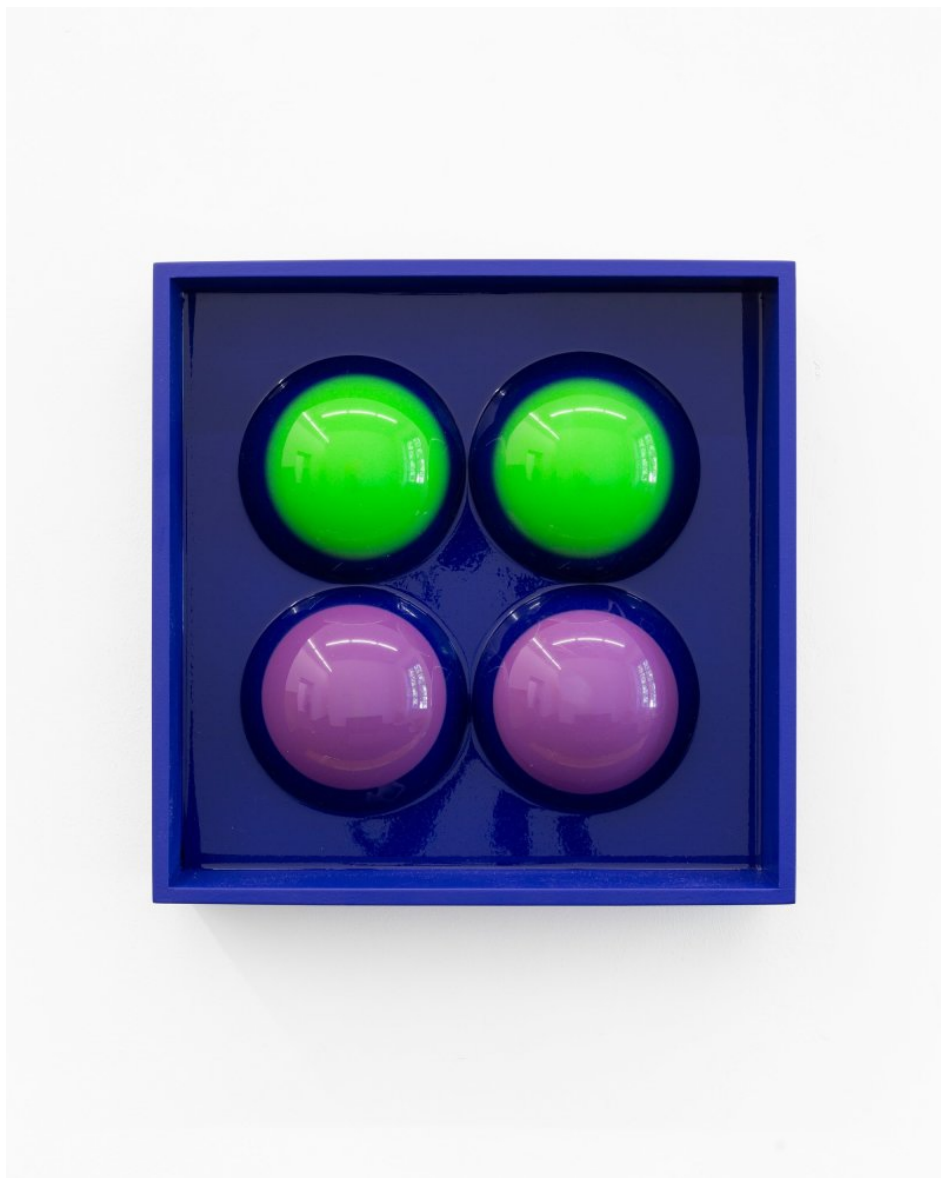

Vanessa Safavi
Playdate (from the Vacuum Series), 2023
silicone, pigments, frame
40 x 40 x 9 cm
15 3/4 x 15 3/4 x 3 1/2 in
(VS5)

Vanessa Safavi

Untitled, 2020

c-print, frame, silicone, pigments

white frame:

60 x 40 x 3 cm

23 5/8 x 15 3/4 x 1 1/8 in

green frame:

32 x 22 x 3 cm

12 5/8 x 8 5/8 x 1 1/8 in

(VS6)