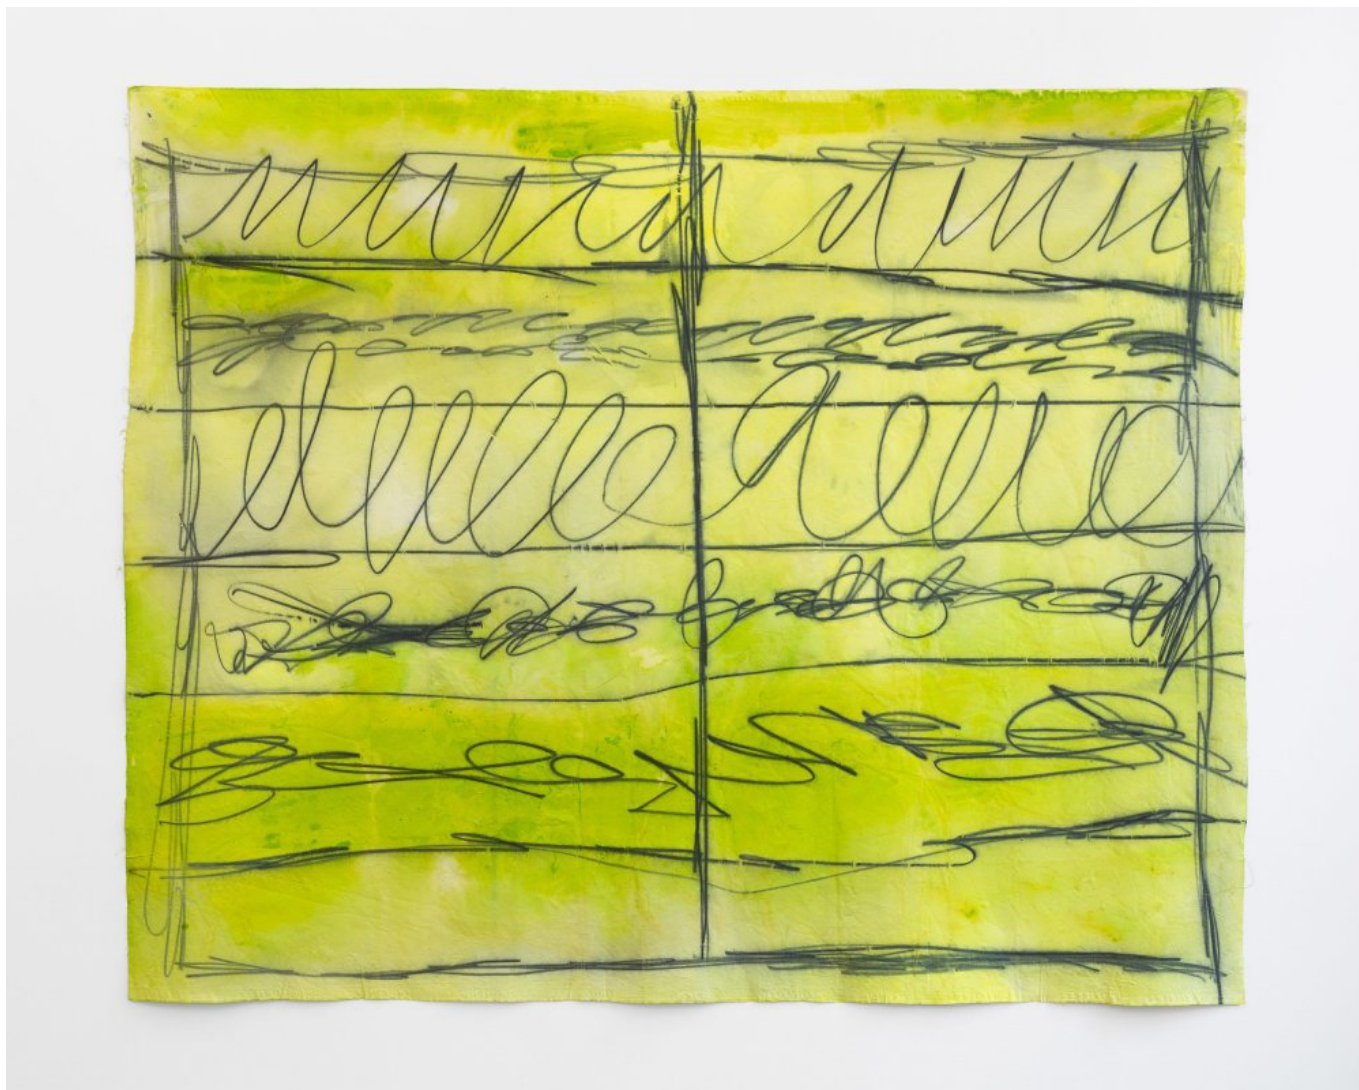

Vanessa Disler, Hannah Sophie Dunkelberg,
Ewa Partum, Vanessa Safavi
Secret Language

May 18 – June 22, 2024

List of works

Vanessa Disler
Sleep Script, 2023
graphite and acrylic on canvas
253 x 230 cm
99 5/8 x 90 1/2 in
(VD1)

Hannah Sophie Dunkelberg

Waffles, 2023

monotype with lacquer on polystyrene, painted wooden frame

142 x 179 x 4 cm

55 7/8 x 70 1/2 x 1 5/8 in

(HSD35)

Hannah Sophie Dunkelberg

Müdes Pferd, Wicky, 2022

sofa, digital print on fabric, lacquer, noble fir wood

sofa: 185 x 102 x 60 cm

72 7/8 x 40 1/8 x 23 5/8 in

horse: 148 x 80 x 33 cm

58 1/4 x 31 1/2 x 13 in

(HSD47)

Ewa Partum
My Idea is Red, 1984
letraset, pastels
50 x 70 x 3 cm
19 3/4 x 27 1/2 x 1 1/8 in
(EP1)

Vanessa Safavi
Playdate (from the Vacuum Series), 2023
silicone, pigments, frame
40 x 40 x 9 cm
15 3/4 x 15 3/4 x 3 1/2 in
(VS5)

Vanessa Safavi

Untitled, 2020

c-print, frame, silicone, pigments

white frame: